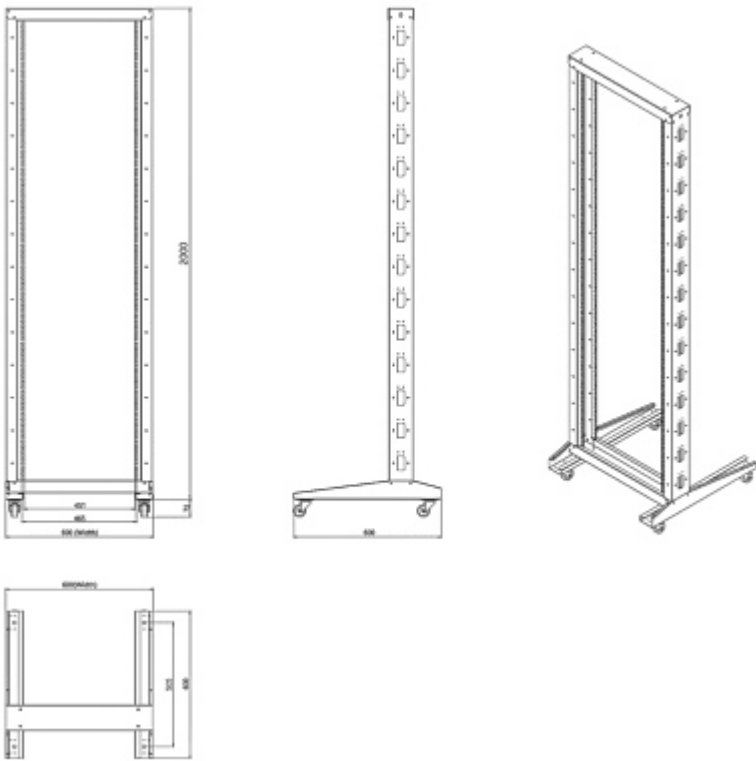

### SPECIFICATION

Internal height:	42 U
Internal width:	19 "
External height:	2072 mm
Depth:	600 mm
Number of rails:	1
Color:	Black
Bearing capacity:	150 kg
Movement:	With included castors
Weight:	16 kg
Manufacturer / Brand:	EPRADO
Guarantee:	2 years

**PACKAGE**

Dimensions (L x W x H): 0x0x0 mm	Gross Weight: 0 kg
----------------------------------	--------------------