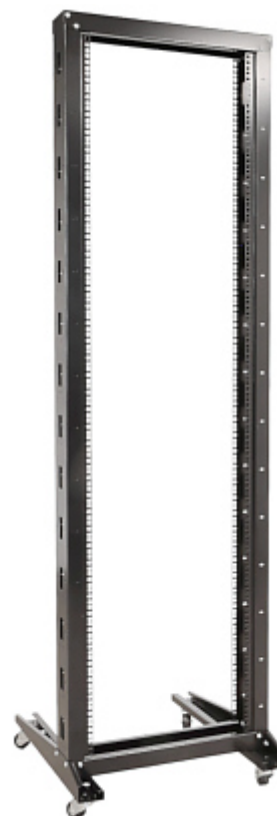

Code: EPRADO-S19-42U

## RACK FRAME **EPRADO-S19-42U**

Net: 504.00 PLN Gross: 504.00 PLN

Open frame to mount the devices compatible with RACK 19" units.

### SPECIFICATION

Internal height:	42 U
Internal width:	19 "
External height:	2072 mm
Depth:	600 mm
Number of rails:	1
Color:	Black
Bearing capacity:	150 kg
Movement:	With included castors
Weight:	16 kg
Manufacturer / Brand:	EPRADO
Guarantee:	2 years