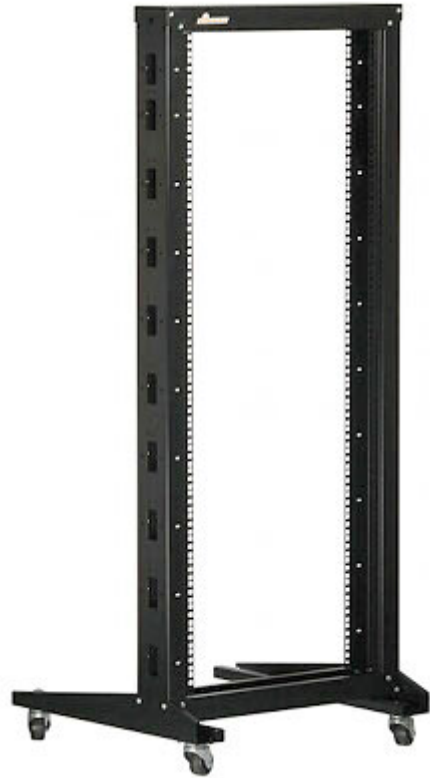

Code: S19-29U

RACK FRAME S19-29U

Net: 47 048.57 HUF Gross: 47 048.57 HUF

Open frame to mount the devices compatible with RACK 19" units.

SPECIFICATION

Internal height:	29 U
Internal width:	19 "
External height:	1420 mm
Number of rails:	1
Color:	Black
Movement:	With included castors
Weight:	18 kg
Guarantee:	2 years

Dimensions (L x W x H): 0x0x0 mm	Gross Weight: 0 kg
----------------------------------	--------------------