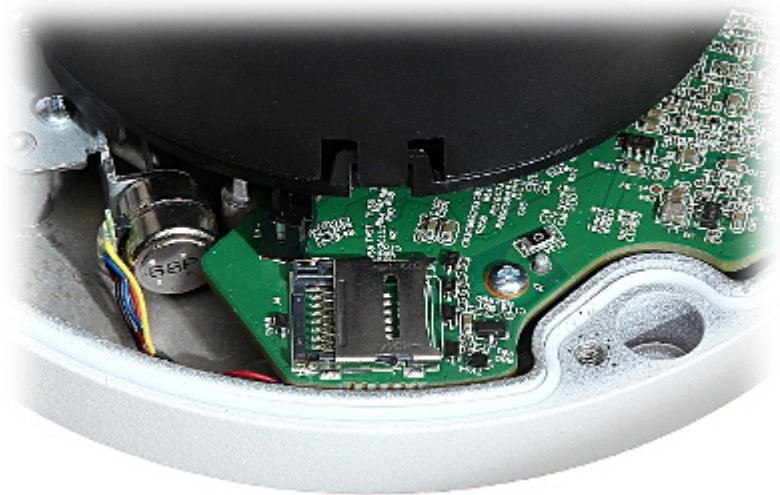

Dimensions:	Ø 122 x 89 mm
Manufacturer / Brand:	DAHUA
Guarantee:	3 years

PRESENTATION

Camera view after remove the Dome cover:

Camera mounting dimensions:

Memory card slot:

In the kit:

OUR TESTS

Camera image at artificial illumination (about 30Lux):