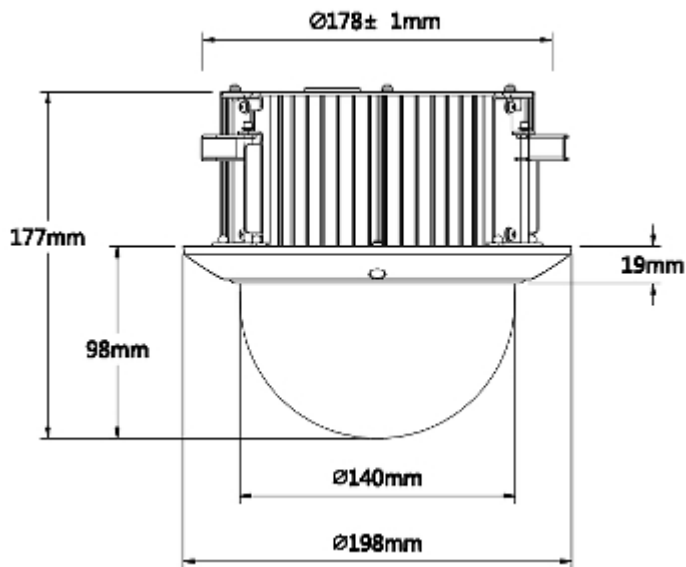

Power supply:	<ul style="list-style-type: none"> • PoE (802.3at), • 24 V AC / 1.5 A (power adapter included)
Power consumption:	≤ 13 W
Housing:	Speed Dome Metal
Color:	White
Vandal-proof:	IK10
Operation temp:	-30 °C ... 60 °C
Weight:	2.35 kg
Dimensions:	Ø 198 x 177 mm
Supported languages:	English, Polish
Manufacturer / Brand:	DAHUA
Guarantee:	3 years

PRESENTATION

Camera view after remove the Dome cover:

Memory card slot:

Camera connectors:

Connectors description:

Camera dimensions:

See how to initialize DAHUA cameras:

:

In the kit:

OUR TESTS

Camera image at artificial illumination (about 30Lux):

Camera image at night conditions with external IR illuminator on:

Camera image at direct strong light opposite to camera:

Camera image at night conditions, at different illumination values show below:

10 LUX:

1 LUX:

0.1 LUX:

0.01 LUX:

0.001 LUX:

PACKAGE

Dimensions (L x W x H): 0x0x0 mm	Gross Weight: 0 kg
----------------------------------	--------------------