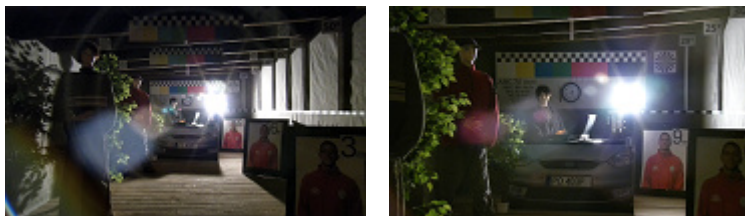

In the kit:

OUR TESTS

Camera image at artificial illumination (about 30Lux):

Camera image at night conditions with external IR illuminator on:

Camera image at direct strong light opposite to camera:

Camera image at night conditions, at different illumination values show below: