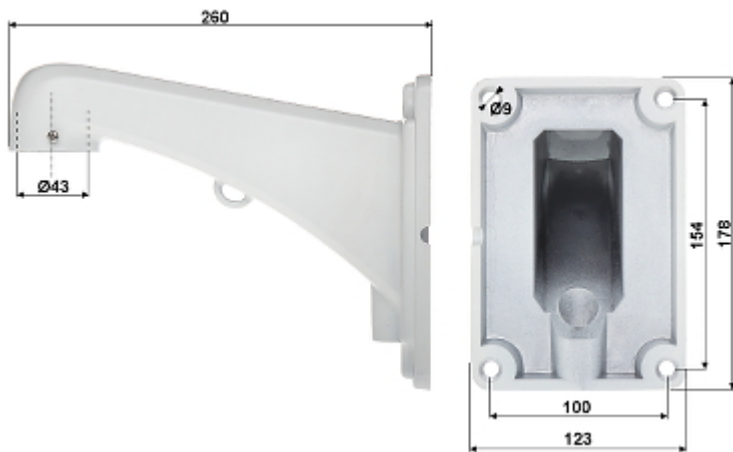

For a few models of IP cameras working at $\geq 1920 \times 1080$ resolution we recommend to use of network with 1Gb/s bandwidth.

SPECIFICATION

Standard:	TCP/IP
Sensor:	1/2.7 " OmniVision Low Illumination CMOS
Digital Image Processor:	Texas Instruments DaVinci DM368
Matrix size:	2 Mpx
Resolution:	1920 x 1080 - 1080p 1280 x 720 - 720p
Scanning system:	Progressive
Lens:	3.9 ... 85.5 mm
View angle:	<ul style="list-style-type: none">• 55 ° ... 3.4 ° (manufacturer data)• 43 ° ... 3.6 ° (our tests result)
Optical zoom:	x 22
Auto IR illuminator:	Adaptive adjusting of the IR illuminator power to the lens zoom and outdoor light conditions
Range of IR illumination:	120 m
S/N ratio:	≥ 50 dB (AGC off)
Video output:	—
Rotation speed (manual control):	0.02 °/s ... 200 °/s (horizontal) 0.02 °/s ... 100 °/s (vertical)
Horizontal rotation range:	360 ° continuous
Vertical rotation range:	0 ° ... 93 °

PRESENTATION

Bracket dimensions:

Camera connectors:

In the kit:

OUR TESTS

Camera image at artificial illumination (about 30Lux):

Camera image at night conditions with internal built-in IR illuminator on:

Camera image at direct strong light opposite to camera: