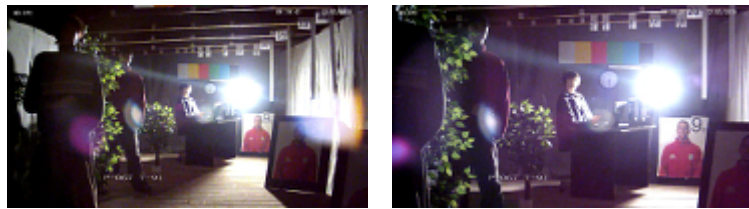

Code: OMEGA-20P22-12

IP SPEED DOME CAMERA OUTDOOR **OMEGA-20P22-12** ICR - 1080p 3.9 ... 85.5 mm

Net: **619.12 AUD** Gross: **619.12 AUD**

IP camera equipped with very good high resolution sensor. Due to above it is perfect solution for surveillance systems requiring persons or vehicles recognition.

DELTA-OPTI Monika Matysiak; <https://www.delta.poznan.pl>
POL; 60-713 Poznań; Graniczna 10
e-mail: delta-opti@delta.poznan.pl; tel: +(48) 61 864 69 60

RS-485 interface:	—
Number of presets:	220
Horizontal scan:	✓
Compression:	H.264 / MJPEG
Protections:	Overvoltage
Alarm inputs / outputs:	—
Network interface:	10/100 Base-T (RJ-45)
Network protocols:	TCP/IP, HTTP, FTP, RTSP, UPnP, DNS, NTP, RTP, UDP, IGMP
WEB Server:	Built-in
ONVIF:	2.02
Main features:	<ul style="list-style-type: none"> • ICR - Movable InfraRed filter • AGC - Automatic Gain Control • BLC - configurable Back Light Compensation • Day/Night mode (color/b&w/auto) • IR illuminator optimization
Power supply:	12 V DC / 4 A (power adapter included)
Housing:	Speed Dome, Metal
Color:	White
Operation temp:	-40 °C ... 60 °C
"Index of Protection":	IP66
Weight:	4.54 kg (with bracket)
Dimensions:	330 x 335 x 220 mm (with bracket)
Guarantee:	2 years

PRESENTATION

Bracket dimensions:

Camera connectors:

In the kit:

OUR TESTS

Camera image at artificial illumination (about 30Lux):

Camera image at night conditions with internal built-in IR illuminator on:

Camera image at direct strong light opposite to camera: