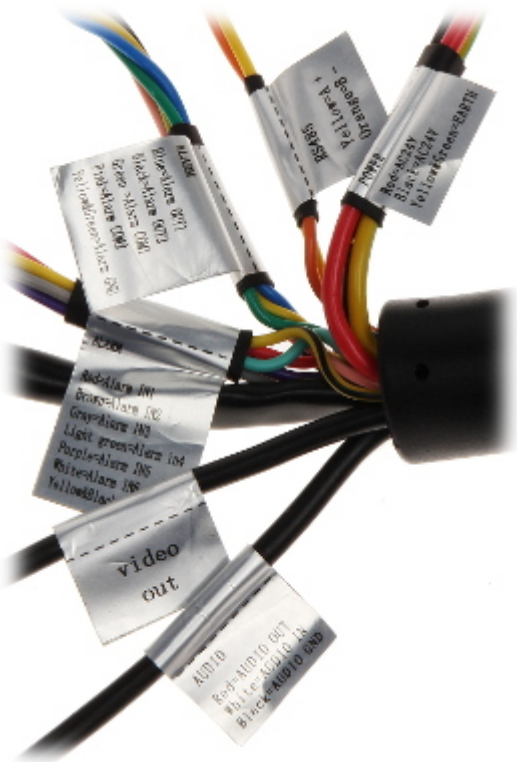

## PRESENTATION

Bottom view:

Memory card slot:

Camera connectors:

Connectors description:

Bracket dimensions:

In the kit:

## OUR TESTS

Camera image at artificial illumination (about 30Lux):

Camera image at night conditions with external IR illuminator on:

Camera image at direct strong light opposite to camera:

Camera image at night conditions, at different illumination values show below: