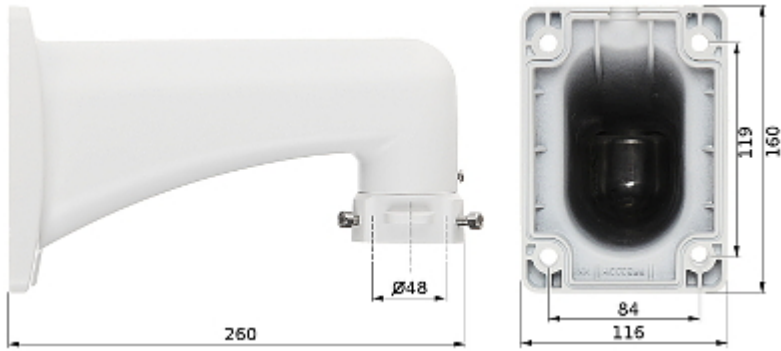

## PRESENTATION

Bottom view:

Memory card slot:

Camera connectors:

Connectors description:

Bracket dimensions:

In the kit:

## OUR TESTS

Camera image at artificial illumination (about 30Lux):

Camera image at night conditions with external IR illuminator on:

Camera image at direct strong light opposite to camera:

Camera image at night conditions, at different illumination values show below: