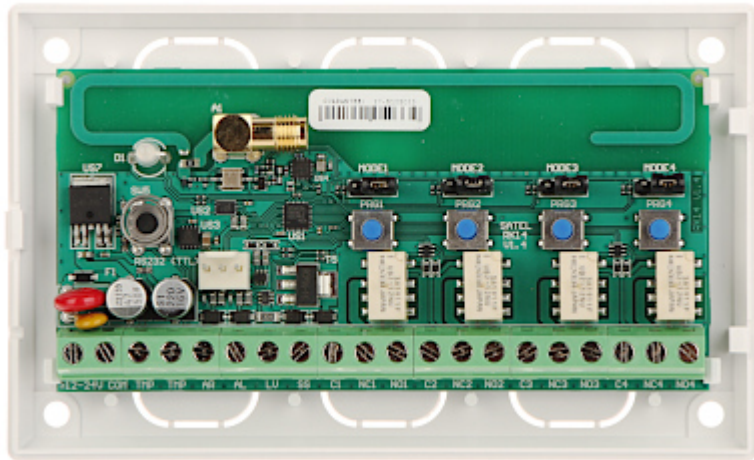

Remote control:

In the kit: