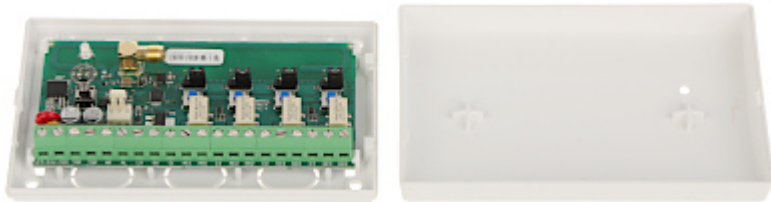

Remote control:

In the kit: