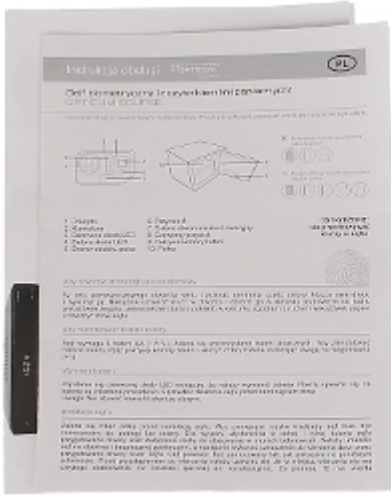

Code: OPTI-ECLIPSE

BIOMETRIC SAFE **OPTI-ECLIPSE**

Net: **85.94 EUR** Gross: **85.94 EUR**

SPECIFICATION

Power supply:	4 x AA 1.5 V
Color:	Black
Main features:	<ul style="list-style-type: none">• Support up to 20 finger prints• Emergency opening with the key• Optical and acoustic operations signaling• Electronic lock with 4-8 digital code
Manufacturer code:	* 1 2 3 4 * - opening and closing the lock
Plate thickness:	2 mm
Weight:	8.21 kg
Dimensions:	350 x 250 x 256 mm
Manufacturer / Brand:	Opticum
Country of origin:	China
Guarantee:	2 years

In the kit:

PACKAGE

Dimensions (L x W x H): 0x0x0 mm	Gross Weight: 0 kg
----------------------------------	--------------------