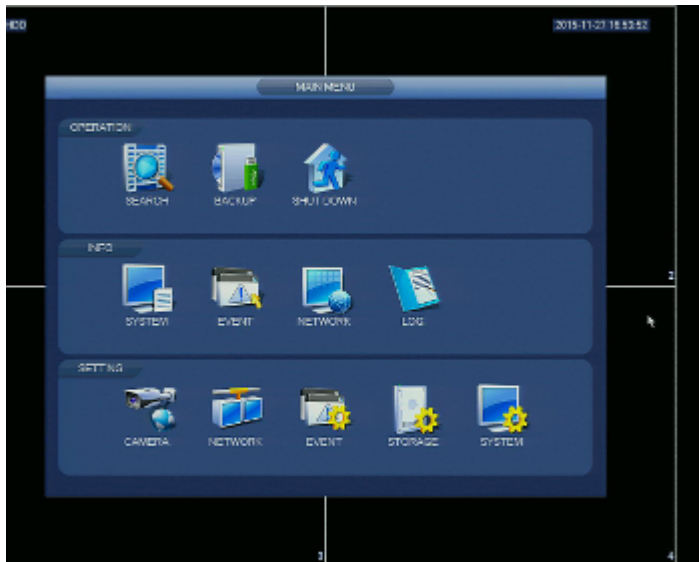

DELTA-OPTI Monika Matysiak; <https://www.delta.poznan.pl>
POL; 60-713 Poznań; Graniczna 10
e-mail: delta-opti@delta.poznan.pl; tel: +(48) 61 864 69 60

Searching and playback the records:	Records searching: by time and events type. Records playback: forward, backward, fast, slow Advanced searching (to the one second accuracy) All channels synchronous playback, Smart Search function
Bitrate:	max. 80 Mbps
Network functions:	Full support via network, Remote records copying, Web-Server built-in max. 128 on-line users
Switch PoE:	4-port PoE Switch built-in, 25.5 W / Channel, PoE (802.3af/at)
Mobile phones support:	Port no.: 37777 or access by a cloud (P2P) • Android: Free application DMSS , Android: Free application IMOU • iOS (iPhone): Free application DMSS , iOS (iPhone): Free application IMOU See how to configure the P2P function in Dahua recorders and how to enable the mobile application
Alarm inputs / outputs:	—
PTZ control:	IP Speed Dome Cameras
Motion Detection:	22 x 18 motion zones - after motion detection records detected channels only
Mouse support:	✓
IR remote controller in the set:	—
Power supply:	48 V DC / 1.5 A (power adapter included)
Weight:	1.55 kg
Dimensions:	375 x 283 x 53 mm
Supported languages:	English, Bulgarian, Czech, Finnish, Greek, Polish, Romanian, Serbian, Slovenian, Hungarian
Country of origin:	China
Manufacturer / Brand:	DAHUA
Guarantee:	3 years

PRESENTATION

Top view:

Rear panel:

In the kit:

Example captures of device interface:

OUR OPINIONS

- Audio transmission via network.

PACKAGE