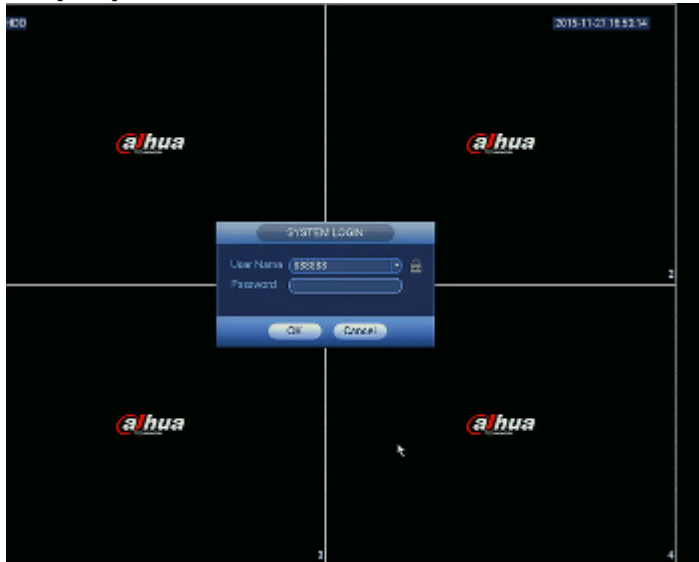

PRESENTATION

Top view:

Rear panel:

In the kit:

Example captures of device interface:

OUR OPINIONS

- Audio transmission via network.

PACKAGE

Dimensions (L x W x H): 0x0x0 mm	Gross Weight: 0 kg
----------------------------------	--------------------