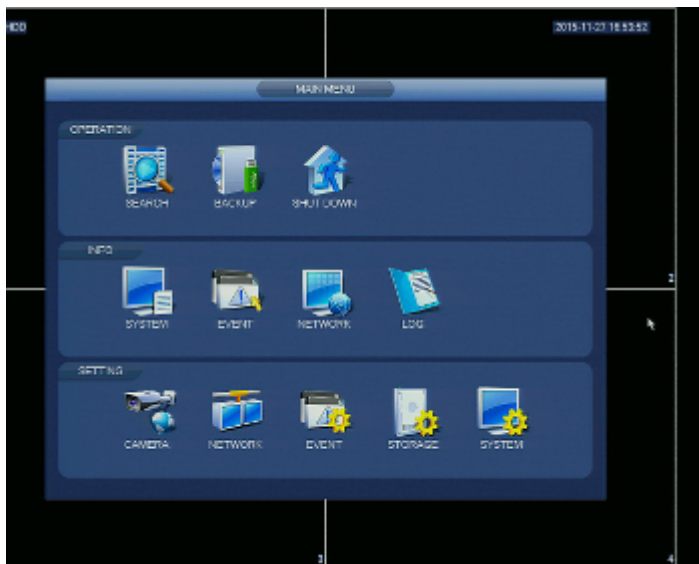

## SPECIFICATION

Standard:	TCP/IP
Supported resolutions:	max. 8.3 Mpx - 3840 x 2160 px, 4K UHD
Video outputs:	1 pcs HDMI 1 pcs VGA
Audio support:	4 Channels - Audio from cameras
Audio inputs:	1 pcs CINCH - External microphone input
Audio outputs:	1 pcs CINCH
Image compression method:	H.265, H.264
USB:	2 pcs USB 2.0
Supported hard drives:	1 x 6 TB SATA
Recording modes:	Manual, Motion Detection, Schedule
Network protocols:	HTTP, HTTPS, TCP/IP, IPv4/IPv6, UPnP, RTSP, UDP, NTP, DHCP, DNS, DDNS, IP Filter, FTP, IP Search, ONVIF 2.4
External storage devices backup:	Backup to USB drive (pendrive, external drive)
Default admin user / password:	admin / admin
Default IP address:	192.168.1.108
Web browser access ports:	80, 37777
PC client access ports:	37777
Mobile client access ports:	37777
RTSP URL:	rtsp://admin:haslo@192.168.1.108:554/cam/realmonitor?channel=1&subtype=0 - Main stream rtsp://admin:haslo@192.168.1.108:554/cam/realmonitor?channel=1&subtype=1 - Sub stream
Searching and playback the records:	Records searching: by time and events type. Records playback: forward, backward, fast, slow Advanced searching (to the one second accuracy) All channels synchronous playback, Smart Search function
Bitrate:	max. 80 Mbps

Example captures of device interface: