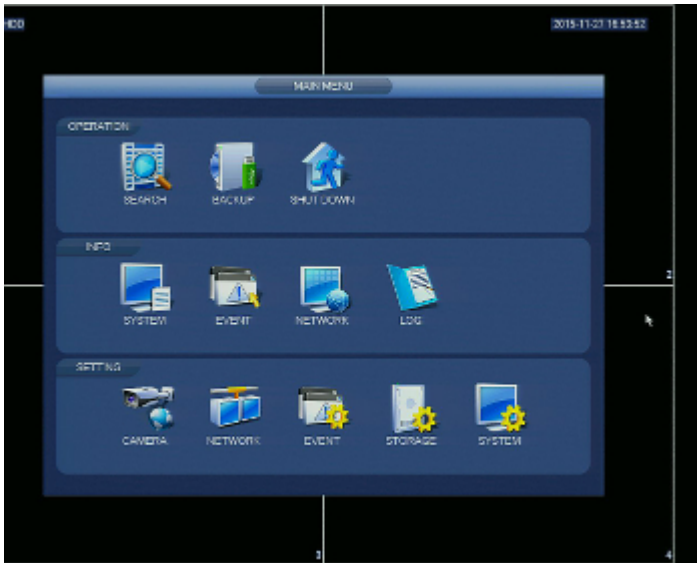

OUR OPINIONS

- Audio transmission via network.

PACKAGE

Dimensions (L x W x H): 0x0x0 mm	Gross Weight: 0 kg