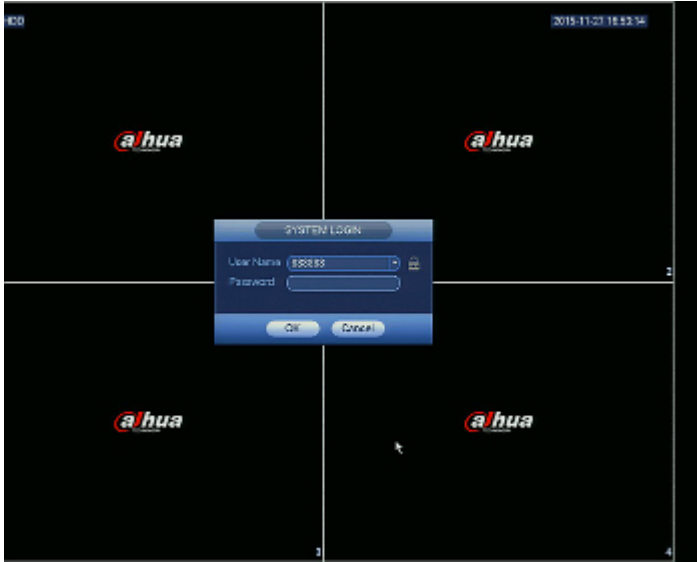

DELTA-OPTI Monika Matysiak; <https://www.delta.poznan.pl>
POL; 60-713 Poznań; Graniczna 10
e-mail: delta-opti@delta.poznan.pl; tel: +(48) 61 864 69 60

Mobile phones support:	Port no.: 37777 or access by a cloud (P2P) <ul style="list-style-type: none"> • Android: Free application DMSS • iOS (iPhone): Free application DMSS See how to configure the P2P function in Dahua recorders and how to enable the mobile application
Default admin user / password:	admin / - The administrator password should be set at the first start
Default IP address:	192.168.1.108
Web browser access ports:	80, 37777
PC client access ports:	37777
Mobile client access ports:	37777
RTSP URL:	rtsp://admin:hasło@192.168.1.108:554/cam/realmonitor?channel=1&subtype=0 - Main stream rtsp://admin:hasło@192.168.1.108:554/cam/realmonitor?channel=1&subtype=1 - Sub stream
Alarm inputs / outputs:	—
PTZ control:	IP Speed Dome Cameras
Motion Detection:	22 x 18 motion zones - after motion detection records detected channels only
USB:	2 pcs USB 2.0
Mouse support:	✓
IR remote controller in the set:	—
Power supply:	12 V DC / 2 A (power adapter included)
Weight:	0.89 kg
Dimensions:	260 x 227 x 48 mm
Supported languages:	Polish, English, Bulgarian, Czech, Danish, Finnish, French, Greek, Spanish, Dutch, German, Portuguese, Russian, Romanian, Serbian, Slovenian, Swedish, Hungarian, Italian
Country of origin:	China
Manufacturer / Brand:	DAHUA
Guarantee:	3 years

PRESENTATION

Front panel:

Rear panel:

In the kit:

DELTA-OPTI Monika Matysiak; <https://www.delta.poznan.pl>
POL; 60-713 Poznań; Graniczna 10
e-mail: delta-opti@delta.poznan.pl; tel: +(48) 61 864 69 60

Example captures of device interface: