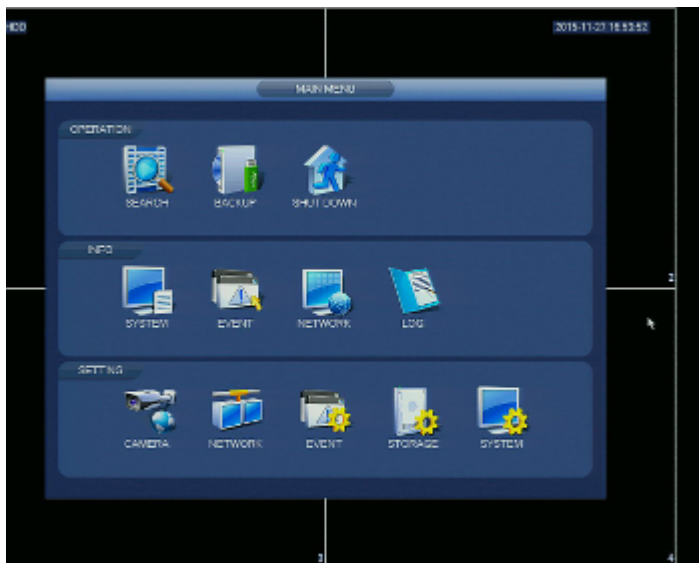

DELTA-OPTI Monika Matysiak; <https://www.delta.poznan.pl>
POL; 60-713 Poznań; Graniczna 10
e-mail: delta-opti@delta.poznan.pl; tel: +(48) 61 864 69 60

Mobile phones support:	Port no.: 37777 or access by a cloud (P2P) <ul style="list-style-type: none"> • Android: Free application DMSS • iOS (iPhone): Free application DMSS See how to configure the P2P function in Dahua recorders and how to enable the mobile application
Default admin user / password:	admin / - The administrator password should be set at the first start
Default IP address:	192.168.1.108
Web browser access ports:	80, 37777
PC client access ports:	37777
Mobile client access ports:	37777
RTSP URL:	rtsp://admin:hasło@192.168.1.108:554/cam/realmonitor?channel=1&subtype=0 - Main stream rtsp://admin:hasło@192.168.1.108:554/cam/realmonitor?channel=1&subtype=1 - Sub stream
Alarm inputs / outputs:	—
PTZ control:	IP Speed Dome Cameras
Motion Detection:	22 x 18 motion zones - after motion detection records detected channels only
USB:	2 pcs USB 2.0
Mouse support:	✓
IR remote controller in the set:	—
Power supply:	12 V DC / 2 A (power adapter included)
Weight:	0.89 kg
Dimensions:	260 x 227 x 48 mm
Supported languages:	Polish, English, Bulgarian, Czech, Danish, Finnish, French, Greek, Spanish, Dutch, German, Portuguese, Russian, Romanian, Serbian, Slovenian, Swedish, Hungarian, Italian
Country of origin:	China
Manufacturer / Brand:	DAHUA
Guarantee:	3 years

PRESENTATION

Front panel:

Rear panel:

In the kit:

DELTA-OPTI Monika Matysiak; <https://www.delta.poznan.pl>
POL; 60-713 Poznań; Graniczna 10
e-mail: delta-opti@delta.poznan.pl; tel: +(48) 61 864 69 60

Example captures of device interface: