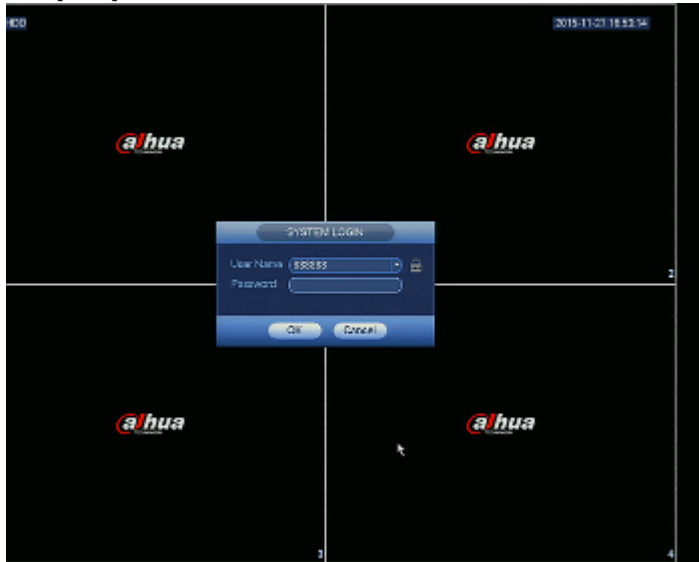

DELTA-OPTI Monika Matysiak; <https://www.delta.poznan.pl>
POL; 60-713 Poznań; Graniczna 10
e-mail: delta-opti@delta.poznan.pl; tel: +(48) 61 864 69 60

Mobile phones support:	Port no.: 37777 or access by a cloud (P2P) <ul style="list-style-type: none"> • Android: Free application DMSS • iOS (iPhone): Free application DMSS See how to configure the P2P function in Dahua recorders and how to enable the mobile application
Default admin user / password:	admin / - The administrator password should be set at the first start
Default IP address:	192.168.1.108
Web browser access ports:	80, 37777
PC client access ports:	37777
Mobile client access ports:	37777
RTSP URL:	rtsp://admin:hasło@192.168.1.108:554/cam/realmonitor?channel=1&subtype=0 - Main stream rtsp://admin:hasło@192.168.1.108:554/cam/realmonitor?channel=1&subtype=1 - Sub stream
Alarm inputs / outputs:	—
PTZ control:	IP Speed Dome Cameras
Motion Detection:	22 x 18 motion zones - after motion detection records detected channels only
USB:	2 pcs USB 2.0
Mouse support:	✓
IR remote controller in the set:	—
Power supply:	12 V DC / 2 A (power adapter included)
Weight:	0.89 kg
Dimensions:	260 x 227 x 48 mm
Supported languages:	Polish, English, Bulgarian, Czech, Danish, Finnish, French, Greek, Spanish, Dutch, German, Portuguese, Russian, Romanian, Serbian, Slovenian, Swedish, Hungarian, Italian
Country of origin:	China
Manufacturer / Brand:	DAHUA
Guarantee:	3 years

PRESENTATION

Front panel:

Rear panel:

In the kit:

DELTA-OPTI Monika Matysiak; <https://www.delta.poznan.pl>
POL; 60-713 Poznań; Graniczna 10
e-mail: delta-opti@delta.poznan.pl; tel: +(48) 61 864 69 60

Example captures of device interface: