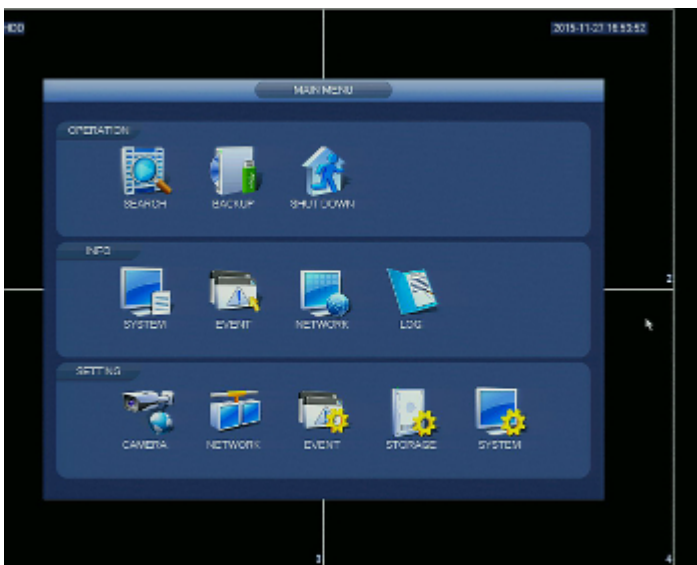

OUR OPINIONS

- o Audio transmission via network.

PACKAGE

Dimensions (L x W x H): 0x0x0 mm	Gross Weight: 0 kg

DELTA-OPTI Monika Matysiak; <https://www.delta.poznan.pl>
POL; 60-713 Poznań; Graniczna 10
e-mail: delta-opti@delta.poznan.pl; tel: +(48) 61 864 69 60