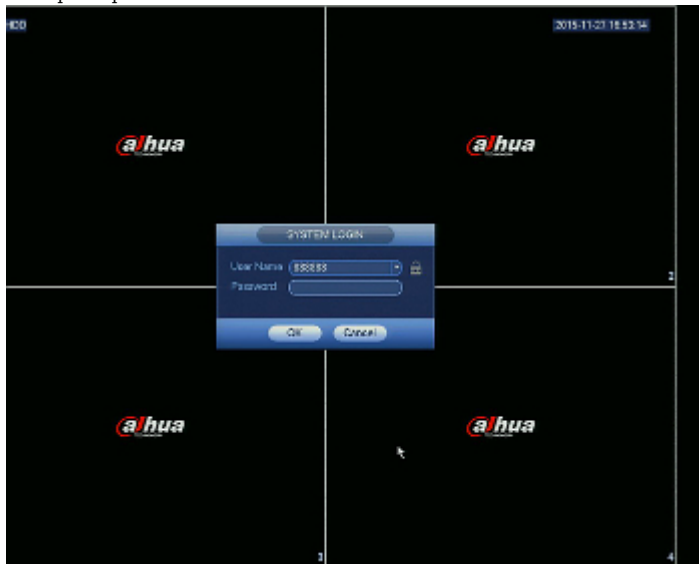

DELTA-OPTI Monika Matysiak; <https://www.delta.poznan.pl>
POL; 60-713 Poznań; Graniczna 10
e-mail: delta-opti@delta.poznan.pl; tel: +(48) 61 864 69 60

Mobile phones support:	Port no.: 37777 or access by a cloud (P2P) <ul style="list-style-type: none"> • Android: Free application DMSS, Android: Free application IMOU • iOS (iPhone): Free application DMSS, iOS (iPhone): Free application IMOU See how to configure the P2P function in Dahua recorders and how to enable the mobile application
Default admin user / password:	admin / admin
Default IP address:	192.168.1.108
Web browser access ports:	80, 37777
PC client access ports:	37777
Mobile client access ports:	37777
RTSP URL:	rtsp://admin:haslo@192.168.1.108:554/cam/realmonitor?channel=1&subtype=0 - Main stream rtsp://admin:haslo@192.168.1.108:554/cam/realmonitor?channel=1&subtype=1 - Sub stream
Alarm inputs / outputs:	4 / 2
PTZ control:	IP Speed Dome Cameras
Motion Detection:	22 x 18 motion zones, 6 sensitivity levels
Intelligent image analysis:	✓
Mouse support:	✓
IR remote controller in the set:	—
Power supply:	12 V DC / 4 A
Weight:	1.57 kg
Dimensions:	375 x 282 x 56 mm
Supported languages:	English, Polish
Country of origin:	China
Manufacturer / Brand:	DAHUA
Guarantee:	3 years

PRESENTATION

Front panel:

Rear panel:

In the kit:

Example captures of device interface:

OUR OPINIONS

- Audio transmission via network.

PACKAGE