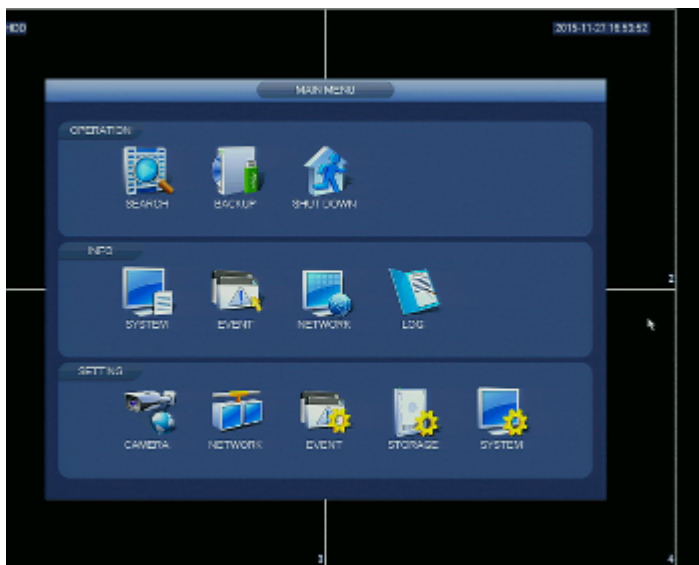

DELTA-OPTI Monika Matysiak; <https://www.delta.poznan.pl>
POL; 60-713 Poznań; Graniczna 10
e-mail: delta-opti@delta.poznan.pl; tel: +(48) 61 864 69 60

Mobile phones support:	Port no.: 37777 or access by a cloud (P2P) <ul style="list-style-type: none"> • Android: Free application DMSS, Android: Free application IMOU • iOS (iPhone): Free application DMSS, iOS (iPhone): Free application IMOU See how to configure the P2P function in Dahua recorders and how to enable the mobile application
Default admin user / password:	admin / admin
Default IP address:	192.168.1.108
Web browser access ports:	80, 37777
PC client access ports:	37777
Mobile client access ports:	37777
RTSP URL:	rtsp://admin:haslo@192.168.1.108:554/cam/realmonitor?channel=1&subtype=0 - Main stream rtsp://admin:haslo@192.168.1.108:554/cam/realmonitor?channel=1&subtype=1 - Sub stream
Alarm inputs / outputs:	4 / 2
PTZ control:	IP Speed Dome Cameras
Motion Detection:	22 x 18 motion zones, 6 sensitivity levels
Intelligent image analysis:	✓
Mouse support:	✓
IR remote controller in the set:	—
Power supply:	12 V DC / 4 A
Weight:	1.57 kg
Dimensions:	375 x 282 x 56 mm
Supported languages:	English, Polish
Country of origin:	China
Manufacturer / Brand:	DAHUA
Guarantee:	3 years

PRESENTATION

Front panel:

Rear panel:

In the kit:

Example captures of device interface:

OUR OPINIONS

- Audio transmission via network.

PACKAGE