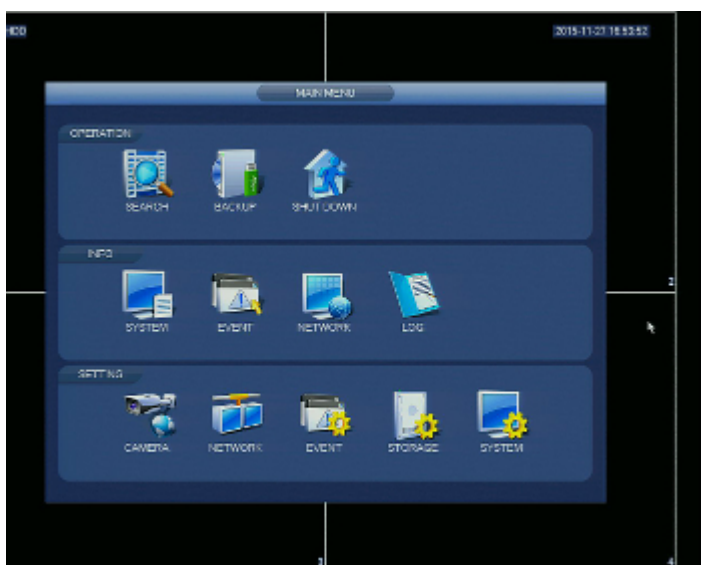

Code: DHI-NVR4108HS-4KS2

NVR **DHI-NVR4108HS-4KS2** 8 CHANNELS DAHUA

Net: **173.83 EUR** Gross: **173.83 EUR**

SPECIFICATION

Standard:	TCP/IP
Supported resolutions:	max. 8.3 Mpx - 3840 x 2160 px, 4K UHD
Video outputs:	1 pcs HDMI 1 pcs VGA
Audio support:	8 Channels - Audio from cameras
Audio inputs:	1 pcs CINCH - External microphone input
Audio outputs:	1 pcs CINCH
Image compression method:	H.265 / H.264 / MJPEG
Supported hard drives:	1 x 6 TB SATA
Recording modes:	Manual, Motion Detection, Schedule
Network protocols:	HTTP, HTTPS, TCP/IP, IPv4/IPv6, UPnP, RTSP, UDP, SMTP, NTP, DHCP, DNS, DDNS, IP Filter, PPPoE, FTP, IP Search, ONVIF 2.4
External storage devices backup:	Backup to USB drive (pendrive, external drive)
Searching and playback the records:	Records searching: by time and events type. Records playback: forward, backward, fast, slow Advanced searching (to the one second accuracy) All channels synchronous playback, Smart Search function
Bitrate:	max. 80 Mbps
Network functions:	Full support via network, Remote records copying, Web-Server built-in max. 128 on-line users
ONVIF:	2.4
Mobile phones support:	Port no.: 37777 or access by a cloud (P2P) • Android: Free application DMSS , Android: Free application IMOU • iOS (iPhone): Free application DMSS , iOS (iPhone): Free application IMOU See how to configure the P2P function in Dahua recorders and how to enable the mobile application
Default admin user / password:	admin / admin
Default IP address:	192.168.1.108
Web browser access ports:	80, 37777

PRESENTATION

Front panel:

Rear panel:

In the kit:

Example captures of device interface:

OUR OPINIONS

- Audio transmission via network.

PACKAGE