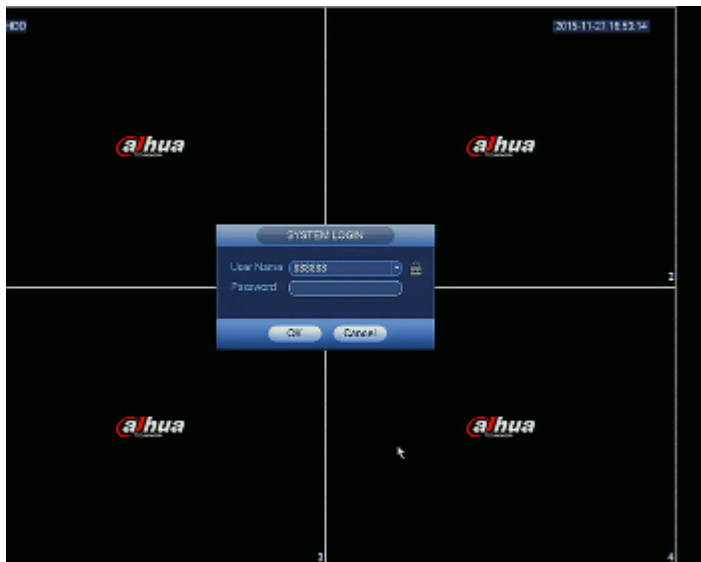

DELTA-OPTI Monika Matysiak; <https://www.delta.poznan.pl>
POL; 60-713 Poznań; Graniczna 10
e-mail: delta-opti@delta.poznan.pl; tel: +(48) 61 864 69 60

PC client access ports:	37777
Mobile client access ports:	37777
RTSP URL:	rtsp://admin:haslo@192.168.1.108:554/cam/realmonitor?channel=1&subtype=0 - Main stream rtsp://admin:haslo@192.168.1.108:554/cam/realmonitor?channel=1&subtype=1 - Sub stream
Alarm inputs / outputs:	—
PTZ control:	IP Speed Dome Cameras
Motion Detection:	22 x 18 motion zones - after motion detection records detected channels only
Intelligent image analysis:	✓
USB:	2 pcs USB 2.0
Mouse support:	✓
IR remote controller in the set:	—
Power supply:	12 V DC / 2 A (power adapter included)
Weight:	0.84 kg
Dimensions:	260 x 225 x 48 mm
Supported languages:	English, Polish
Country of origin:	China
Manufacturer / Brand:	DAHUA
Guarantee:	3 years

PRESENTATION

Front panel:

Rear panel:

In the kit:

Example captures of device interface:

OUR OPINIONS

- Audio transmission via network.

PACKAGE

Dimensions (L x W x H): 0x0x0 mm	Gross Weight: 0 kg
----------------------------------	--------------------