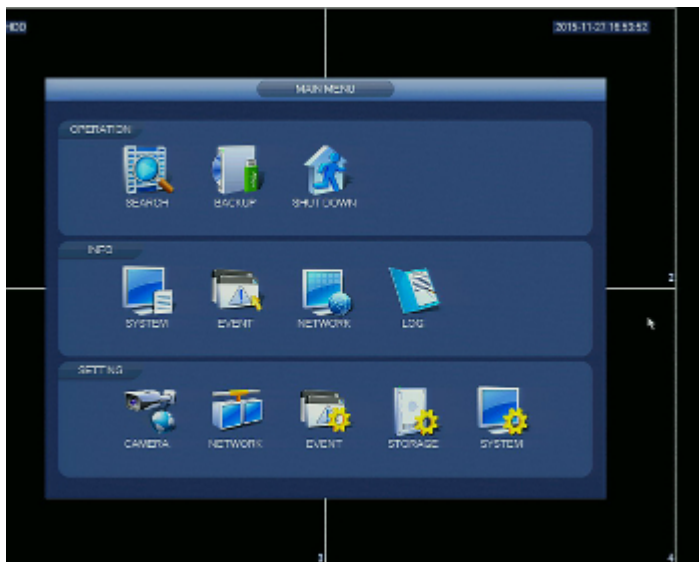

OUR OPINIONS

- Audio transmission via network.