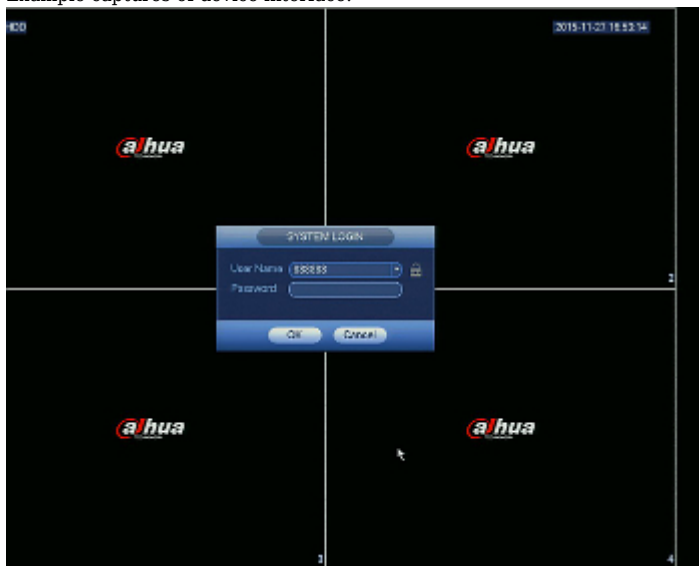

DELTA-OPTI Monika Matysiak; <https://www.delta.poznan.pl>
POL; 60-713 Poznań; Graniczna 10
e-mail: delta-opti@delta.poznan.pl; tel: +(48) 61 864 69 60

PC client access ports:	37777
Switch PoE:	8-port PoE Switch built-in, 25.5 W / Channel, PoE (802.3af/at)
Mobile client access ports:	37777
RTSP URL:	rtsp://admin:hasło@192.168.1.108:554/cam/realmonitor?channel=1&subtype=0 - Main stream rtsp://admin:hasło@192.168.1.108:554/cam/realmonitor?channel=1&subtype=1 - Sub stream
Alarm inputs / outputs:	—
PTZ control:	IP Speed Dome Cameras
Motion Detection:	22 x 18 motion zones - after motion detection records detected channels only
Mouse support:	✓
IR remote controller in the set:	—
Power supply:	48 V DC / 2 A (power adapter included)
Weight:	0.9 kg
Dimensions:	260 x 225 x 48 mm
Supported languages:	English, Bulgarian, Czech, Finnish, Greek, Polish, Romanian, Serbian, Slovenian, Hungarian
Country of origin:	China
Manufacturer / Brand:	DAHUA
Guarantee:	3 years

PRESENTATION

Front panel:

Rear panel:

In the kit:

DELTA-OPTI Monika Matysiak; <https://www.delta.poznan.pl>
POL; 60-713 Poznań; Graniczna 10
e-mail: delta-opti@delta.poznan.pl; tel: +(48) 61 864 69 60

Example captures of device interface: