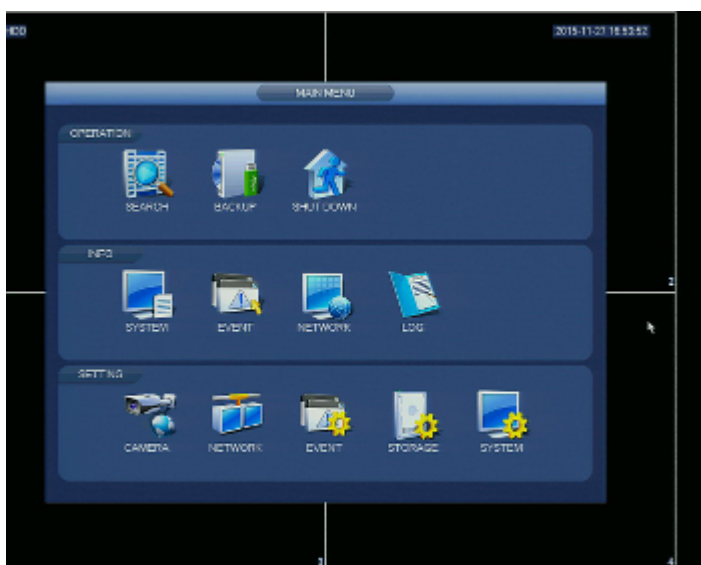

Code: DHI-NVR2108HS-4KS2

NVR **DHI-NVR2108HS-4KS2** 8 CHANNELS, 4K UHD DAHUA

Net: **130.51 EUR** Gross: **130.51 EUR**

SPECIFICATION

Standard:	TCP/IP
Supported resolutions:	max. 8.3 Mpx - 3840 x 2160 px, 4K UHD
Video outputs:	1 pcs HDMI 1 pcs VGA
Audio support:	8 Channels - Audio from cameras
Audio inputs:	1 pcs CINCH - External microphone input
Audio outputs:	1 pcs CINCH
Image compression method:	H.265, H.264
USB:	2 pcs USB 2.0
Supported hard drives:	1 x 6 TB SATA
Recording modes:	Manual, Motion Detection, Schedule
Network protocols:	HTTP, HTTPS, TCP/IP, IPv4/IPv6, UPnP, RTSP, UDP, NTP, DHCP, DNS, DDNS, IP Filter, FTP, IP Search, ONVIF 2.4
External storage devices backup:	Backup to USB drive (pendrive, external drive)
Searching and playback the records:	Records searching: by time and events type. Records playback: forward, backward, fast, slow Advanced searching (to the one second accuracy) All channels synchronous playback, Smart Search function
Bitrate:	max. 80 Mbps
Network functions:	Full support via network, Remote records copying, Web-Server built-in max. 128 on-line users
Mobile phones support:	Port no.: 37777 or access by a cloud (P2P) • Android: Free application DMSS , Android: Free application IMOU • iOS (iPhone): Free application DMSS , iOS (iPhone): Free application IMOU See how to configure the P2P function in Dahua recorders and how to enable the mobile application
Default admin user / password:	admin / admin
Default IP address:	192.168.1.108
Web browser access ports:	80, 37777

PRESENTATION

Front panel:

Rear panel:

In the kit:

Example captures of device interface:

DELTA-OPTI Monika Matysiak; <https://www.delta.poznan.pl>
POL; 60-713 Poznań; Graniczna 10
e-mail: delta-opti@delta.poznan.pl; tel: +(48) 61 864 69 60