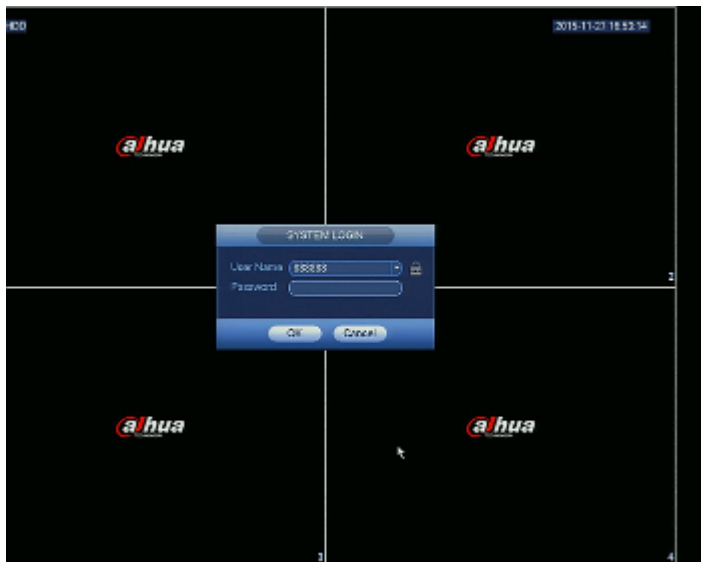

DELTA-OPTI Monika Matysiak; <https://www.delta.poznan.pl>
POL; 60-713 Poznań; Graniczna 10
e-mail: delta-opti@delta.poznan.pl; tel: +(48) 61 864 69 60

PC client access ports:	37777
Mobile client access ports:	37777
RTSP URL:	rtsp://admin:haslo@192.168.1.108:554/cam/realmonitor?channel=1&subtype=0 - Main stream rtsp://admin:haslo@192.168.1.108:554/cam/realmonitor?channel=1&subtype=1 - Sub stream
Alarm inputs / outputs:	—
PTZ control:	IP Speed Dome Cameras
Motion Detection:	22 x 18 motion zones - after motion detection records detected channels only
Mouse support:	✓
IR remote controller in the set:	—
Power supply:	12 V DC / 2 A (power adapter included)
Weight:	0.82 kg
Dimensions:	260 x 225 x 48 mm
Supported languages:	English, Bulgarian, Czech, Finnish, Greek, Polish, Romanian, Serbian, Slovenian, Hungarian
Country of origin:	China
Manufacturer / Brand:	DAHUA
Guarantee:	3 years

PRESENTATION

Front panel:

Rear panel:

In the kit:

Example captures of device interface:

DELTA-OPTI Monika Matysiak; <https://www.delta.poznan.pl>
POL; 60-713 Poznań; Graniczna 10
e-mail: delta-opti@delta.poznan.pl; tel: +(48) 61 864 69 60