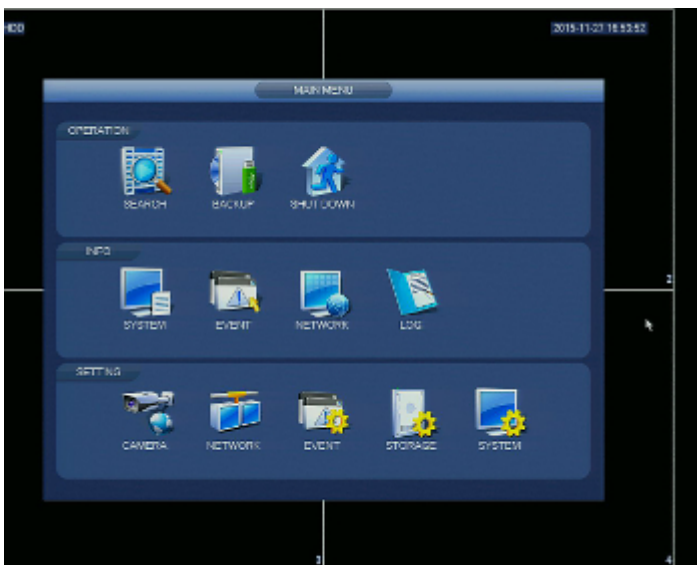

Code: DHI-NVR2108-4KS2

NVR **DHI-NVR2108-4KS2** 8 CHANNELS, 4K UHD DAHUA

Net: **124.79 EUR** Gross: **124.79 EUR**

SPECIFICATION

Standard:	TCP/IP
Supported resolutions:	max. 8.3 Mpx - 3840 x 2160 px, 4K UHD
Video outputs:	1 pcs HDMI 1 pcs VGA
Audio support:	8 Channels - Audio from cameras
Audio inputs:	1 pcs CINCH - External microphone input
Audio outputs:	1 pcs CINCH
Image compression method:	H.265, H.264
Supported hard drives:	1 x 6 TB SATA
Recording modes:	Manual, Motion Detection, Schedule
Network protocols:	HTTP, HTTPS, TCP/IP, IPv4/IPv6, UPnP, RTSP, UDP, NTP, DHCP, DNS, DDNS, IP Filter, FTP, IP Search, ONVIF 2.4
External storage devices backup:	Backup to USB drive (pendrive, external drive)
Default admin user / password:	admin / admin
Default IP address:	192.168.1.108
Web browser access ports:	80, 37777
PC client access ports:	37777
Mobile client access ports:	37777
RTSP URL:	rtsp://admin:haslo@192.168.1.108:554/cam/realmonitor?channel=1&subtype=0 - Main stream rtsp://admin:haslo@192.168.1.108:554/cam/realmonitor?channel=1&subtype=1 - Sub stream
Searching and playback the records:	Records searching: by time and events type. Records playback: forward, backward, fast, slow Advanced searching (to the one second accuracy) All channels synchronous playback, Smart Search function
Bitrate:	max. 80 Mbps

PRESENTATION

Top view:

Rear panel:

In the kit:

Example captures of device interface:

OUR OPINIONS

DELTA-OPTI Monika Matysiak; <https://www.delta.poznan.pl>
POL; 60-713 Poznań; Graniczna 10
e-mail: delta-opti@delta.poznan.pl; tel: +(48) 61 864 69 60