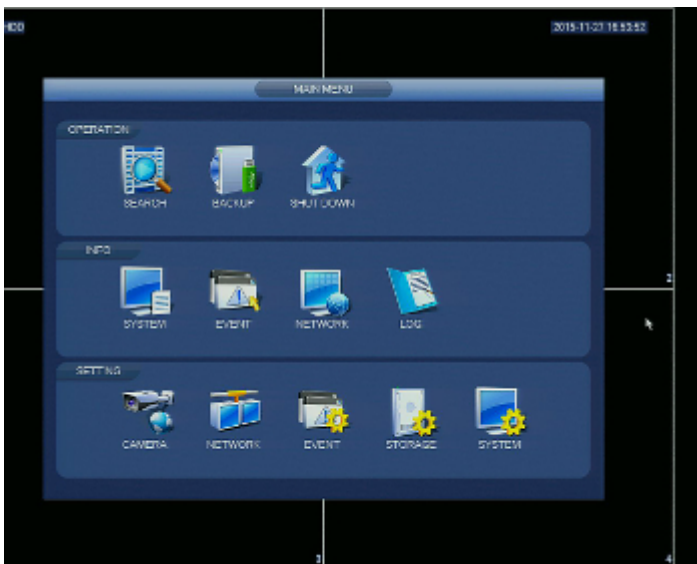

Example captures of device interface:

OUR OPINIONS

- The NVR4208-8P-4KS2 is equipped with USB 3.0 port allowing to fast records backup.
- Audio transmission via network.

PACKAGE

Dimensions (L x W x H): 0x0x0 mm	Gross Weight: 0 kg