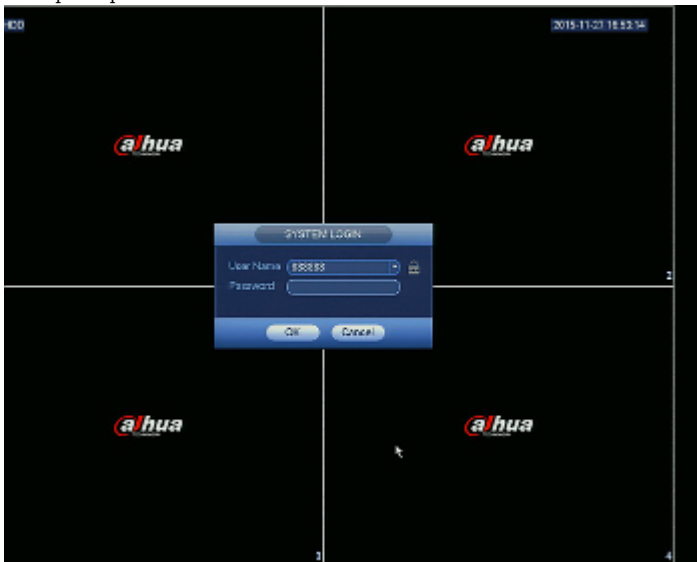

DELTA-OPTI Monika Matysiak; <https://www.delta.poznan.pl>
POL; 60-713 Poznań; Graniczna 10
e-mail: delta-opti@delta.poznan.pl; tel: +(48) 61 864 69 60

Mobile client access ports:	37777
Power consumption:	≤ 9.6 W (without HDD)
RTSP URL:	rtsp://admin:haslo@192.168.1.108:554/cam/realmonitor?channel=1&subtype=0 - Main stream rtsp://admin:haslo@192.168.1.108:554/cam/realmonitor?channel=1&subtype=1 - Sub stream
Alarm inputs / outputs:	4 pcs / 2 pcs
PTZ control:	IP Speed Dome Cameras
Motion Detection:	22 x 18 motion zones 6 sensitivity levels
USB:	1 pcs USB 2.0 1 pcs USB 3.0
Intelligent image analysis:	✓
Mouse support:	✓
IR remote controller in the set:	—
Power supply:	230 V AC
Weight:	2.55 kg
Dimensions:	375 x 328 x 53 mm
Supported languages:	Polish, English
Country of origin:	China
Manufacturer / Brand:	DAHUA
Guarantee:	3 years

PRESENTATION

Front panel:

Rear panel:

In the kit:

DELTA-OPTI Monika Matysiak; <https://www.delta.poznan.pl>
POL; 60-713 Poznań; Graniczna 10
e-mail: delta-opti@delta.poznan.pl; tel: +(48) 61 864 69 60

Example captures of device interface:

OUR OPINIONS

- The NVR4208-8P-4KS2 is equipped with USB 3.0 port allowing to fast records backup.
- Audio transmission via network.

PACKAGE

Dimensions (L x W x H): 0x0x0 mm	Gross Weight: 0 kg
----------------------------------	--------------------