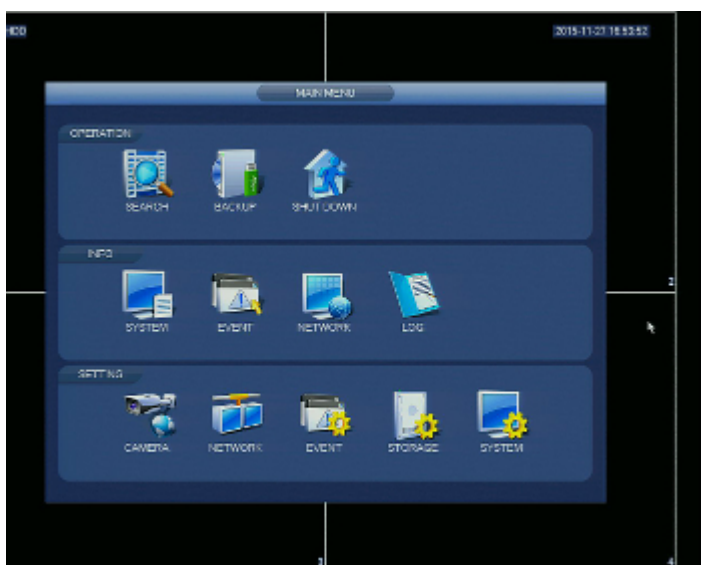

Code: NVR4108HS-4KS2

NVR **NVR4108HS-4KS2** 8 CHANNELS DAHUA

Net: **195.69 EUR** Gross: **195.69 EUR**

SPECIFICATION

Standard:	TCP/IP
Supported resolutions:	max. 8.3 Mpx - 3840 x 2160 px, 4K UHD
Video outputs:	1 pcs HDMI 1 pcs VGA
Audio support:	8 Channels - Audio from cameras
Audio inputs:	1 pcs CINCH
Audio outputs:	1 pcs CINCH
Image compression method:	H.265+ / H.265 / H.264+ / H.264 / MJPEG
Supported hard drives:	1 x 6 TB SATA
Recording modes:	Manual, Motion Detection, Schedule
Network protocols:	HTTP, HTTPS, TCP/IP, IPv4/IPv6, UPnP, RTSP, UDP, SMTP, NTP, DHCP, DNS, DDNS, IP Filter, PPPoE, FTP, IP Search, ONVIF 2.4
External storage devices backup:	Backup to USB drive (pendrive, external drive)
Searching and playback the records:	Records searching: by time and events type. Records playback: forward, backward, fast, slow Advanced searching (to the one second accuracy) All channels synchronous playback, Smart Search function
Bitrate:	max. 80 Mbps
Network functions:	Full support via network, Remote records copying, Web-Server built-in max. 128 on-line users
ONVIF:	2.4
Mobile phones support:	Port no.: 37777 or access by a cloud (P2P) • Android: Free application DMSS • iOS (iPhone): Free application DMSS See how to configure the P2P function in Dahua recorders and how to enable the mobile application
Default admin user / password:	admin / admin
Default IP address:	192.168.1.108
Web browser access ports:	80, 37777

PRESENTATION

Front panel:

Rear panel:

In the kit:

Example captures of device interface:

DELTA-OPTI Monika Matysiak; <https://www.delta.poznan.pl>
POL; 60-713 Poznań; Graniczna 10
e-mail: delta-opti@delta.poznan.pl; tel: +(48) 61 864 69 60