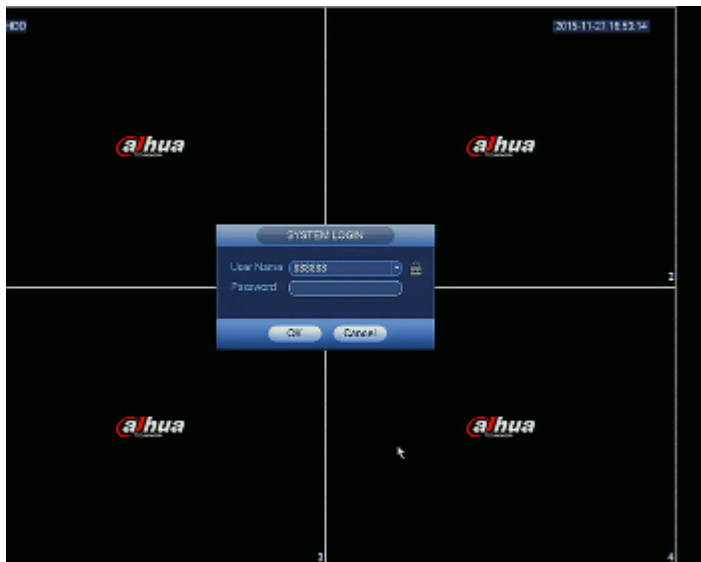

DELTA-OPTI Monika Matysiak; <https://www.delta.poznan.pl>
POL; 60-713 Poznań; Graniczna 10
e-mail: delta-opti@delta.poznan.pl; tel: +(48) 61 864 69 60

PC client access ports:	37777
Mobile client access ports:	37777
RTSP URL:	rtsp://admin:haslo@192.168.1.108:554/cam/realmonitor?channel=1&subtype=0 - Main stream rtsp://admin:haslo@192.168.1.108:554/cam/realmonitor?channel=1&subtype=1 - Sub stream
Alarm inputs / outputs:	—
PTZ control:	IP Speed Dome Cameras
Motion Detection:	22 x 18 motion zones - after motion detection records detected channels only
Intelligent image analysis:	✓
USB:	2 pcs USB 2.0
Mouse support:	✓
IR remote controller in the set:	—
Power supply:	12 V DC / 2 A (power adapter included)
Weight:	0.84 kg
Dimensions:	260 x 225 x 48 mm
Supported languages:	English, Polish
Country of origin:	China
Manufacturer / Brand:	DAHUA
Guarantee:	3 years

PRESENTATION

Front panel:

Rear panel:

In the kit:

Example captures of device interface:

DELTA-OPTI Monika Matysiak; <https://www.delta.poznan.pl>
POL; 60-713 Poznań; Graniczna 10
e-mail: delta-opti@delta.poznan.pl; tel: +(48) 61 864 69 60