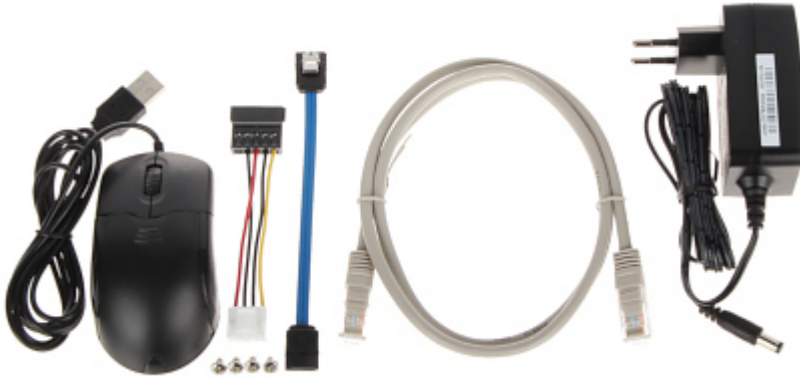

Code: DS-7108NI-K1/W/M

NVR DS-7108NI-K1/W/M Wi-Fi, 8 CHANNELS Hikvision

Net: 700.00 PLN Gross: 700.00 PLN

The DS-7108NI-K1/W/M digital recorder is a professional device using in IP surveillance systems. The H.265 / H.264 video compression standard using to record video data, allows to get the best possible quality of recorded image at minimal network transfer and disk storage capacity.

DELTA-OPTI Monika Matysiak; <https://www.delta.poznan.pl>
POL; 60-713 Poznań; Graniczna 10
e-mail: delta-opti@delta.poznan.pl; tel: +(48) 61 864 69 60

Default admin user / password:	admin / - The administrator password should be set at the first start
Default IP address:	192.168.1.64
Web browser access ports:	80
PC client access ports:	Port no.: 8000 or access by a cloud (P2P) - iVMS-4200 application
Mobile client access ports:	8000
RTSP URL:	<ul style="list-style-type: none"> • rtsp://user:password@192.168.1.64:554/Streaming/Channels/channel_no01/ - Main stream • rtsp://user:password@192.168.1.64:554/Streaming/Channels/channel_no02/ - Sub stream
Alarm inputs / outputs:	—
PTZ control:	IP Speed Dome Cameras
Motion Detection:	✓
Intelligent image analysis:	✓
USB:	2 pcs USB 2.0
Mouse support:	✓
IR remote controller in the set:	—
Operation temp:	-10 °C ... 55 °C
Power supply:	12 V DC / 2 A (power adapter included)
Weight:	0.9 kg
Dimensions:	260 x 246 x 48 mm
Supported languages:	Polish, English, Bulgarian, Croatian, Czech, Danish, Estonian, French, Greek, Spanish, Dutch, Lithuanian, Latvian, German, Norwegian, Portuguese, Russian, Romanian, Serbian, Slovak, Slovenian, Swedish, Turkish, Hungarian, Italian
Country of origin:	China
Manufacturer / Brand:	Hikvision
SAP Code:	303607846
Guarantee:	3 years

:

In the kit:

PACKAGE

Dimensions (L x W x H): 0x0x0 mm	Gross Weight: 0 kg
----------------------------------	--------------------