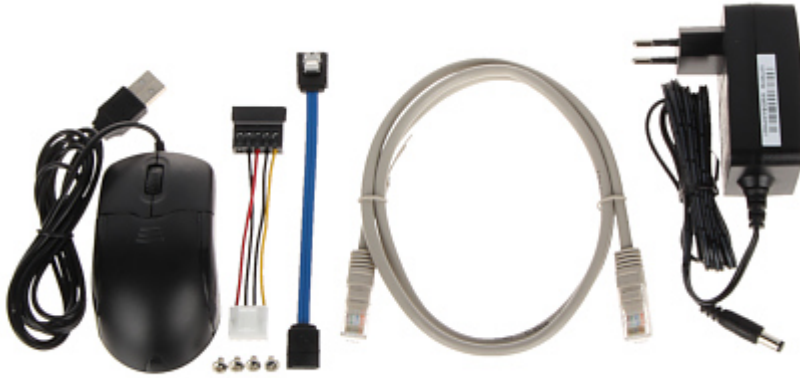

Code: DS-7108NI-K1/W/M(C)

NVR DS-7108NI-K1/W/M(C) Wi-Fi, 8 CHANNELS Hikvision

Net: 4 603.08 CZK Gross: 4 603.08 CZK

The DS-7108NI-K1/W/M(C) digital recorder is a professional device using in IP surveillance systems. The H.265 / H.264 video compression standard using to record video data, allows to get the best possible quality of recorded image at minimal network transfer and disk storage capacity.

DELTA-OPTI Monika Matysiak; <https://www.delta.poznan.pl>
POL; 60-713 Poznań; Graniczna 10
e-mail: delta-opti@delta.poznan.pl; tel: +(48) 61 864 69 60

Default admin user / password:	admin / - The administrator password should be set at the first start
Default IP address:	192.168.1.64
Web browser access ports:	80
PC client access ports:	Port no.: 8000 or access by a cloud (P2P) - iVMS-4200 application
Mobile client access ports:	8000
RTSP URL:	<ul style="list-style-type: none"> • rtsp://user:password@192.168.1.64:554/Streaming/Channels/channel_no01/ - Main stream • rtsp://user:password@192.168.1.64:554/Streaming/Channels/channel_no02/ - Sub stream
Alarm inputs / outputs:	—
PTZ control:	IP Speed Dome Cameras
Motion Detection:	✓
Intelligent image analysis:	✓
USB:	2 pcs USB 2.0
Mouse support:	✓
IR remote controller in the set:	—
Operation temp:	-10 °C ... 55 °C
Power supply:	12 V DC / 2 A (power adapter included)
Power consumption:	≤ 10 W (without HDD)
Weight:	0.9 kg
Dimensions:	260 x 246 x 48 mm
Supported languages:	Polish, English, Bulgarian, Croatian, Czech, Danish, Estonian, French, Greek, Spanish, Dutch, Lithuanian, Latvian, German, Norwegian, Portuguese, Russian, Romanian, Serbian, Slovak, Slovenian, Swedish, Turkish, Hungarian, Italian
Country of origin:	China
Manufacturer / Brand:	Hikvision
SAP Code:	303611924
Guarantee:	3 years

:

In the kit:

PACKAGE

Dimensions (L x W x H): 0x0x0 mm	Gross Weight: 0 kg
----------------------------------	--------------------