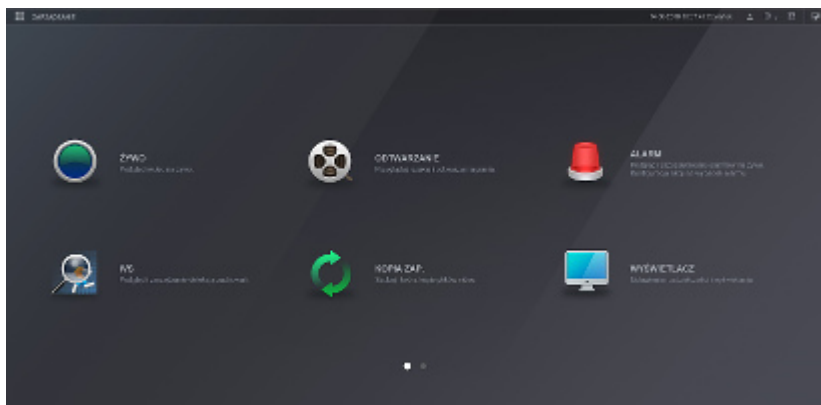

Code: NVR4208-4KS2/L

NVR **NVR4208-4KS2/L** 8 CHANNELS DAHUA

Net: **1 290.00 PLN** Gross: **1 290.00 PLN**

SPECIFICATION

Standard:	TCP/IP
Supported resolutions:	max. 8.3 Mpx, 4K UHD - 3840 x 2160 px
Video outputs:	1 pcs HDMI 4K 1 pcs VGA
Audio support:	8 Channels - Audio from cameras
Audio inputs:	1 pcs CINCH
Audio outputs:	1 pcs CINCH
Image compression method:	Smart H.265 / H.265 / Smart H.264 / H.264 / MJPEG
Supported hard drives:	2 x 10 TB SATA
Recording modes:	Manual, Sensor, Motion detection, Schedule
Network protocols:	HTTP, HTTPS, TCP/IP, IPv4/IPv6, UPnP, SNMP, RTSP, UDP, SMTP, NTP, DHCP, DNS, IP Filter, DDNS, FTP, Alarm Server, IP Search, P2P, ONVIF
External storage devices backup:	Backup to USB drive (pendrive, external drive)
Searching and playback the records:	Records searching: by time and events type. Records playback: forward, backward, fast, slow "Frame by Frame" playback function All channels synchronous playback, Smart Search function 1/4/8/9 channel synchronous playback
Bitrate:	160 Mbps (total)
Network functions:	Full support via network, Remote records copying, Web-Server built-in max. 128 on-line users
Mobile phones support:	Port no.: 37777 or access by a cloud (P2P) • Android: Free application DMSS • iOS (iPhone): Free application DMSS See how to configure the P2P function in Dahua recorders and how to enable the mobile application
Default admin user / password:	admin / - The administrator password should be set at the first start
Default IP address:	192.168.1.108
Web browser access ports:	80, 37777
PC client access ports:	37777
Mobile client access ports:	37777

PRESENTATION

Front panel:

Rear panel:

In the kit:

Example captures of device interface:

OUR OPINIONS

- Audio transmission via network.

PACKAGE