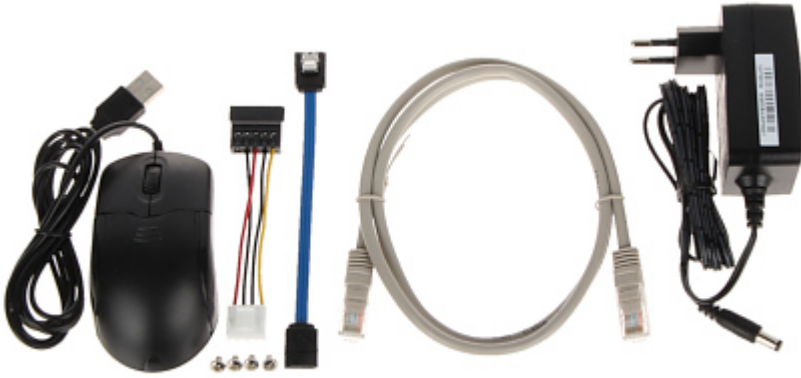

Code: DS-7608NI-K1(C)

NVR DS-7608NI-K1(C) 8 CHANNELS Hikvision

Net: 893.00 PLN Gross: 893.00 PLN

The DS-7608NI-K1(C) digital recorder is a professional device using in IP surveillance systems. The H.265 / H.264 video compression standard using to record video data, allows to get the best possible quality of recorded image at minimal network transfer and disk storage capacity.

DELTA-OPTI Monika Matysiak; <https://www.delta.poznan.pl>
POL; 60-713 Poznań; Graniczna 10
e-mail: delta-opti@delta.poznan.pl; tel: +(48) 61 864 69 60

Mobile phones support:	Port no.: 8000 or access by a cloud (P2P) • Android: Free application Hik-Connect • iOS: Free application Hik-Connect
Alarm inputs / outputs:	—
PTZ control:	IP Speed Dome Cameras
USB:	2 pcs USB 2.0
Motion Detection:	✓
Mouse support:	✓
IR remote controller in the set:	—
Main features:	Functions implemented in cooperation between the recorder and cameras that support these functions • IVS analysis : crossing the line (tripwire), intrusion • Motion Detection • region people counting • Heat map - the selection in the image by corresponding colors the areas with different traffic • ANPR
Operation temp:	-10 °C ... 55 °C
Power supply:	12 V DC / 1.5 A (power adapter included)
Weight:	1.09 kg
Dimensions:	315 x 240 x 48 mm
Supported languages:	Polish, English, Bulgarian, Croatian, Czech, Danish, Estonian, French, Greek, Spanish, Dutch, Lithuanian, Latvian, German, Norwegian, Portuguese, Russian, Romanian, Serbian, Slovak, Slovenian, Swedish, Turkish, Hungarian, Italian
Country of origin:	China
Manufacturer / Brand:	Hikvision
SAP Code:	303613466
Guarantee:	3 years

PRESENTATION

Front panel:

Rear panel:

See how to mount a hard disk drive and configure the recorder:

:

In the kit:

DELTA-OPTI Monika Matysiak; <https://www.delta.poznan.pl>
POL; 60-713 Poznań; Graniczna 10
e-mail: delta-opti@delta.poznan.pl; tel: +(48) 61 864 69 60