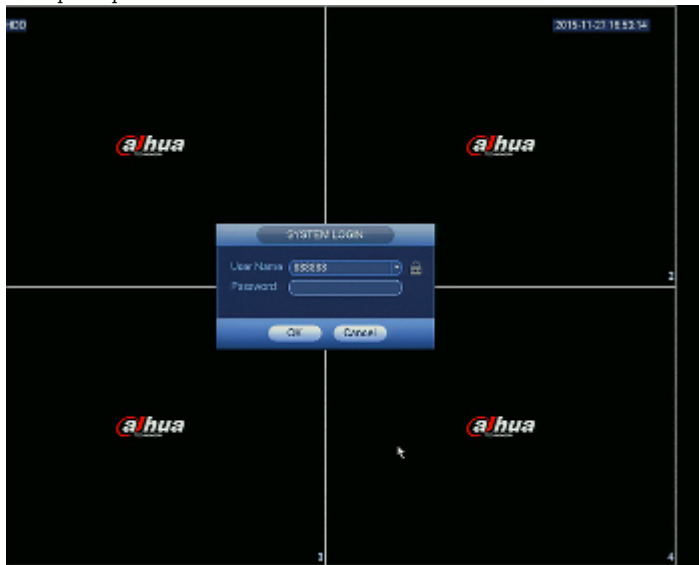

DELTA-OPTI Monika Matysiak; <https://www.delta.poznan.pl>
POL; 60-713 Poznań; Graniczna 10
e-mail: delta-opti@delta.poznan.pl; tel: +(48) 61 864 69 60

ONVIF:	2.4
Mobile phones support:	Port no.: 37777 or access by a cloud (P2P) <ul style="list-style-type: none"> • Android: Free application DMSS • iOS (iPhone): Free application DMSS See how to configure the P2P function in Dahua recorders and how to enable the mobile application
Default admin user / password:	admin / admin
Default IP address:	192.168.1.108
Web browser access ports:	80, 37777
PC client access ports:	37777
Mobile client access ports:	37777
RTSP URL:	rtsp://admin:haslo@192.168.1.108:554/cam/realmonitor?channel=1&subtype=0 - Main stream rtsp://admin:haslo@192.168.1.108:554/cam/realmonitor?channel=1&subtype=1 - Sub stream
Alarm inputs / outputs:	4 pcs / 2 pcs - Relay output
PTZ control:	✓
Motion Detection:	22 x 18 motion zones
Intelligent image analysis:	✓
Mouse support:	✓
IR remote controller in the set:	—
Power supply:	12 V DC / 4 A (power adapter included)
Weight:	1.61 kg
Dimensions:	375 x 282 x 56 mm
Supported languages:	English, Polish
Country of origin:	China
Manufacturer / Brand:	DAHUA
Guarantee:	3 years

PRESENTATION

Front panel:

Rear panel:

In the kit:

Example captures of device interface:

OUR OPINIONS

- Audio transmission via network.
- The DHI-NVR5208-4KS2 is equipped with USB 3.0 port allowing to fast records backup.