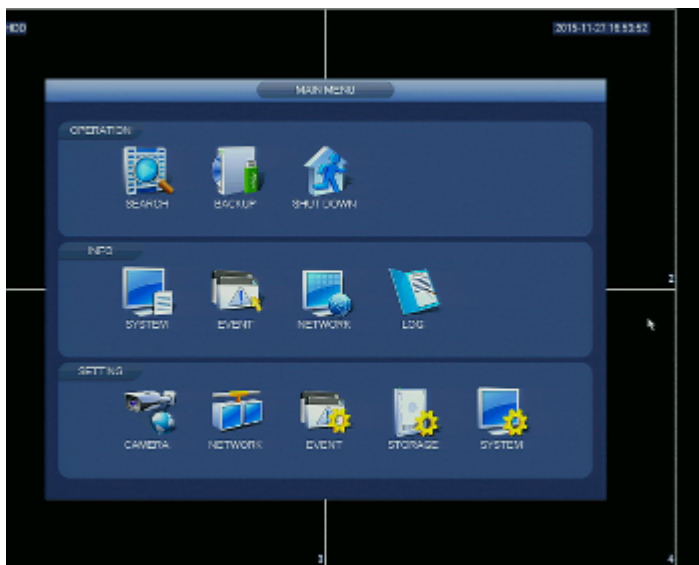

DELTA-OPTI Monika Matysiak; <https://www.delta.poznan.pl>
POL; 60-713 Poznań; Graniczna 10
e-mail: delta-opti@delta.poznan.pl; tel: +(48) 61 864 69 60

ONVIF:	2.4
Mobile phones support:	Port no.: 37777 or access by a cloud (P2P) <ul style="list-style-type: none"> • Android: Free application DMSS • iOS (iPhone): Free application DMSS See how to configure the P2P function in Dahua recorders and how to enable the mobile application
Default admin user / password:	admin / admin
Default IP address:	192.168.1.108
Web browser access ports:	80, 37777
PC client access ports:	37777
Mobile client access ports:	37777
RTSP URL:	rtsp://admin:haslo@192.168.1.108:554/cam/realmonitor?channel=1&subtype=0 - Main stream rtsp://admin:haslo@192.168.1.108:554/cam/realmonitor?channel=1&subtype=1 - Sub stream
Alarm inputs / outputs:	4 pcs / 2 pcs - Relay output
PTZ control:	✓
Motion Detection:	22 x 18 motion zones
Intelligent image analysis:	✓
Mouse support:	✓
IR remote controller in the set:	—
Power supply:	12 V DC / 4 A (power adapter included)
Weight:	1.61 kg
Dimensions:	375 x 282 x 56 mm
Supported languages:	English, Polish
Country of origin:	China
Manufacturer / Brand:	DAHUA
Guarantee:	3 years

PRESENTATION

Front panel:

Rear panel:

In the kit:

Example captures of device interface:

OUR OPINIONS

- Audio transmission via network.
- The DHI-NVR5208-4KS2 is equipped with USB 3.0 port allowing to fast records backup.