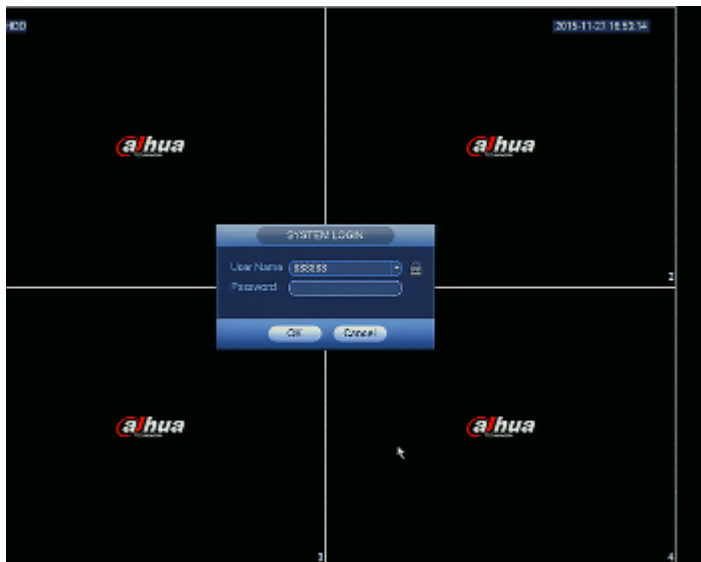

OUR OPINIONS

- The DHI-NVR4216V-8P is equipped with USB 3.0 port allowing to fast records backup.
- Audio transmission via network.
- Small dimensions of the device.

PACKAGE

Dimensions (L x W x H): 0x0x0 mm	Gross Weight: 0 kg