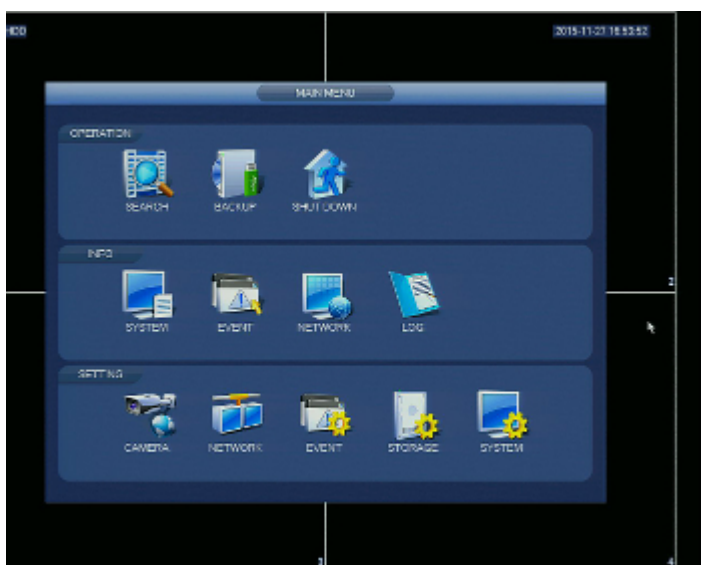

DELTA-OPTI Monika Matysiak; <https://www.delta.poznan.pl>
POL; 60-713 Poznań; Graniczna 10
e-mail: delta-opti@delta.poznan.pl; tel: +(48) 61 864 69 60

Searching and playback the records:	Records searching: by time and events type. Records playback: forward, backward, fast, slow Advanced searching (to the one second accuracy) All channels synchronous playback, Smart Search function
Bitrate:	max. 200 Mbps
Network functions:	Full support via network, Remote records copying, Web-Server built-in max. 128 on-line users
Main features:	Housing type - Tower
ONVIF:	2.4
Mobile phones support:	Port no.: 37777 or access by a cloud (P2P) • Android: Free application DMSS • iOS (iPhone): Free application DMSS See how to configure the P2P function in Dahua recorders and how to enable the mobile application
Default IP address:	192.168.1.108
Default admin user / password:	admin / admin
Web browser access ports:	80, 37777
PC client access ports:	37777
Mobile client access ports:	37777
RTSP URL:	rtsp://admin:hasło@192.168.1.108:554/cam/realmonitor?channel=1&subtype=0 - Main stream rtsp://admin:hasło@192.168.1.108:554/cam/realmonitor?channel=1&subtype=1 - Sub stream
Alarm inputs / outputs:	2 / 1
PTZ control:	IP Speed Dome Cameras
Motion Detection:	22 x 18 motion zones
Mouse support:	✓
IR remote controller in the set:	✓
Switch PoE:	8-port PoE Switch built-in, 25.5 W / Channel, PoE (802.3af/at)
Power supply:	53 V DC / 2.3 A
Weight:	1.592 kg
Dimensions:	100 x 147 x 227 mm
Supported languages:	English, Bulgarian, Czech, Finnish, Greek, Polish, Romanian, Serbian, Slovenian, Hungarian
Country of origin:	China
Manufacturer / Brand:	DAHUA
Guarantee:	3 years

In the kit:

Example captures of device interface:

OUR OPINIONS

- The DHI-NVR4216V-8P is equipped with USB 3.0 port allowing to fast records backup.
- Audio transmission via network.
- Small dimensions of the device.