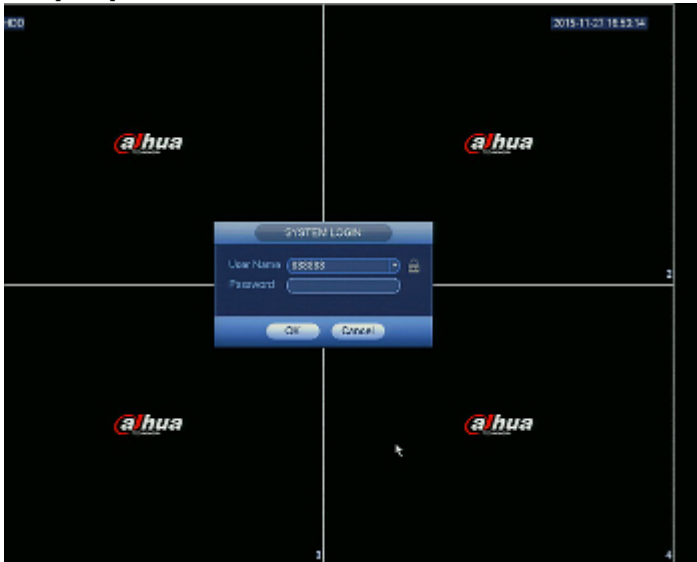

DELTA-OPTI Monika Matysiak; <https://www.delta.poznan.pl>  
POL; 60-713 Poznań; Graniczna 10  
e-mail: [delta-opti@delta.poznan.pl](mailto:delta-opti@delta.poznan.pl); tel: +(48) 61 864 69 60

Mobile phones support:	Port no.: 37777 or access by a cloud (P2P) <ul style="list-style-type: none"> <li>• Android: Free application <a href="#">DMSS</a></li> <li>• iOS (iPhone): Free application <a href="#">DMSS</a></li> </ul> See how to configure the P2P function in Dahua recorders and how to enable the mobile application
Default IP address:	192.168.1.108
Default admin user / password:	admin / admin
Web browser access ports:	80, 37777
PC client access ports:	37777
Mobile client access ports:	37777
RTSP URL:	rtsp://admin:haslo@192.168.1.108:554/cam/realmonitor?channel=1&subtype=0 - Main stream rtsp://admin:haslo@192.168.1.108:554/cam/realmonitor?channel=1&subtype=1 - Sub stream
Alarm inputs / outputs:	4 / 2
PTZ control:	IP Speed Dome Cameras
Motion Detection:	22 x 18 motion zones, 6 sensitivity levels
Intelligent image analysis:	✓
Mouse support:	✓
IR remote controller in the set:	—
Power supply:	12 V DC / 4 A
Weight:	1.56 kg
Dimensions:	375 x 282 x 56 mm
Supported languages:	English, Polish
Country of origin:	China
Manufacturer / Brand:	DAHUA
Guarantee:	<b>3 years</b>

## PRESENTATION

Front panel:

Rear panel:

In the kit:

Example captures of device interface: