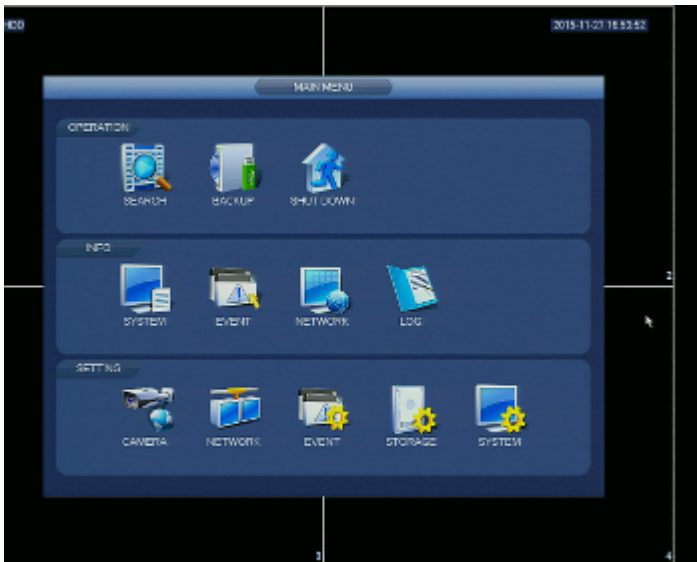

DELTA-OPTI Monika Matysiak; <https://www.delta.poznan.pl>  
POL; 60-713 Poznań; Graniczna 10  
e-mail: [delta-opti@delta.poznan.pl](mailto:delta-opti@delta.poznan.pl); tel: +(48) 61 864 69 60

Mobile phones support:	Port no.: 37777 or access by a cloud (P2P) <ul style="list-style-type: none"> <li>• Android: Free application <a href="#">DMSS</a></li> <li>• iOS (iPhone): Free application <a href="#">DMSS</a></li> </ul> See how to configure the P2P function in Dahua recorders and how to enable the mobile application
Default IP address:	192.168.1.108
Default admin user / password:	admin / admin
Web browser access ports:	80, 37777
PC client access ports:	37777
Mobile client access ports:	37777
RTSP URL:	rtsp://admin:haslo@192.168.1.108:554/cam/realmonitor?channel=1&subtype=0 - Main stream rtsp://admin:haslo@192.168.1.108:554/cam/realmonitor?channel=1&subtype=1 - Sub stream
Alarm inputs / outputs:	4 / 2
PTZ control:	IP Speed Dome Cameras
Motion Detection:	22 x 18 motion zones, 6 sensitivity levels
Intelligent image analysis:	✓
Mouse support:	✓
IR remote controller in the set:	—
Power supply:	12 V DC / 4 A
Weight:	1.56 kg
Dimensions:	375 x 282 x 56 mm
Supported languages:	English, Polish
Country of origin:	China
Manufacturer / Brand:	DAHUA
Guarantee:	<b>3 years</b>

## PRESENTATION

Front panel:

Rear panel:

In the kit:

Example captures of device interface: