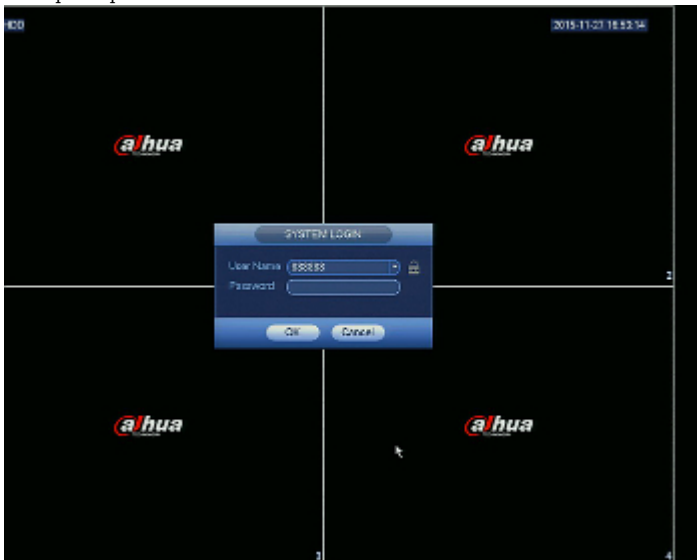

DELTA-OPTI Monika Matysiak; <https://www.delta.poznan.pl>  
POL; 60-713 Poznań; Graniczna 10  
e-mail: [delta-opti@delta.poznan.pl](mailto:delta-opti@delta.poznan.pl); tel: +(48) 61 864 69 60

Network functions:	Full support via network, Remote records copying, Web-Server built-in max. 128 on-line users
ONVIF:	2.4
Mobile phones support:	Port no.: 37777 or access by a cloud (P2P) <ul style="list-style-type: none"> <li>• Android: Free application <a href="#">DMSS</a>, Android: Free application <a href="#">IMOU</a></li> <li>• iOS (iPhone): Free application <a href="#">DMSS</a>, iOS (iPhone): Free application <a href="#">IMOU</a></li> </ul> See how to configure the P2P function in Dahua recorders and how to enable the mobile application
Default IP address:	192.168.1.108
Default admin user / password:	admin / admin
Web browser access ports:	80, 37777
PC client access ports:	37777
Mobile client access ports:	37777
RTSP URL:	rtsp://admin:haslo@192.168.1.108:554/cam/realmonitor?channel=1&subtype=0 - Main stream rtsp://admin:haslo@192.168.1.108:554/cam/realmonitor?channel=1&subtype=1 - Sub stream
Alarm inputs / outputs:	16 / 4
PTZ control:	✓
Motion Detection:	22 x 18 motion zones
Intelligent image analysis:	✓
Mouse support:	✓
IR remote controller in the set:	—
Switch PoE:	16-port PoE Switch built-in, 25.5 W / Channel - PoE (802.3af/at)
Power supply:	230 V AC
Weight:	4.71 kg
Dimensions:	440 x 411 x 76 mm
Supported languages:	English, Polish
Country of origin:	China
Manufacturer / Brand:	DAHUA
Guarantee:	<b>3 years</b>

## PRESENTATION

Front panel:

Rear panel:

DELTA-OPTI Monika Matysiak; <https://www.delta.poznan.pl>  
POL; 60-713 Poznań; Graniczna 10  
e-mail: [delta-opti@delta.poznan.pl](mailto:delta-opti@delta.poznan.pl); tel: +(48) 61 864 69 60

In the kit:

Example captures of device interface: