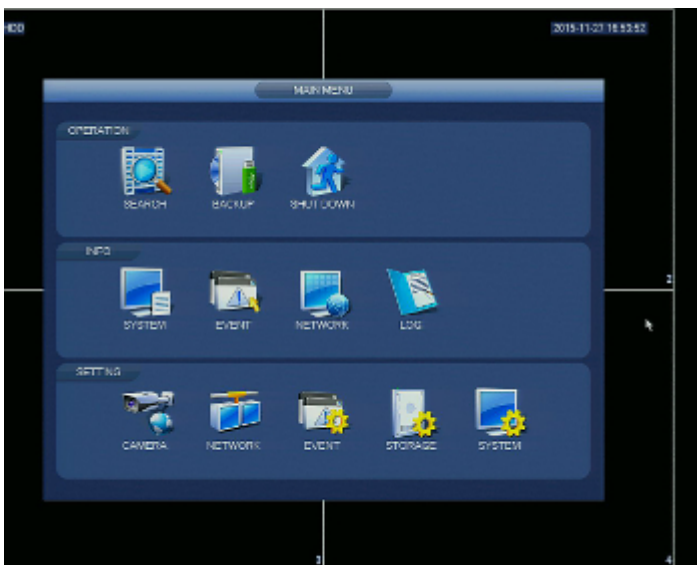

DELTA-OPTI Monika Matysiak; <https://www.delta.poznan.pl>  
POL; 60-713 Poznań; Graniczna 10  
e-mail: [delta-opti@delta.poznan.pl](mailto:delta-opti@delta.poznan.pl); tel: +(48) 61 864 69 60

Network functions:	Full support via network, Remote records copying, Web-Server built-in max. 128 on-line users
ONVIF:	2.4
Mobile phones support:	Port no.: 37777 or access by a cloud (P2P) <ul style="list-style-type: none"> <li>• Android: Free application <a href="#">DMSS</a>, Android: Free application <a href="#">IMOU</a></li> <li>• iOS (iPhone): Free application <a href="#">DMSS</a>, iOS (iPhone): Free application <a href="#">IMOU</a></li> </ul> See how to configure the P2P function in Dahua recorders and how to enable the mobile application
Default IP address:	192.168.1.108
Default admin user / password:	admin / admin
Web browser access ports:	80, 37777
PC client access ports:	37777
Mobile client access ports:	37777
RTSP URL:	rtsp://admin:haslo@192.168.1.108:554/cam/realmonitor?channel=1&subtype=0 - Main stream rtsp://admin:haslo@192.168.1.108:554/cam/realmonitor?channel=1&subtype=1 - Sub stream
Alarm inputs / outputs:	16 / 4
PTZ control:	✓
Motion Detection:	22 x 18 motion zones
Intelligent image analysis:	✓
Mouse support:	✓
IR remote controller in the set:	—
Switch PoE:	16-port PoE Switch built-in, 25.5 W / Channel - PoE (802.3af/at)
Power supply:	230 V AC
Weight:	4.71 kg
Dimensions:	440 x 411 x 76 mm
Supported languages:	English, Polish
Country of origin:	China
Manufacturer / Brand:	DAHUA
Guarantee:	<b>3 years</b>

In the kit:

Example captures of device interface: