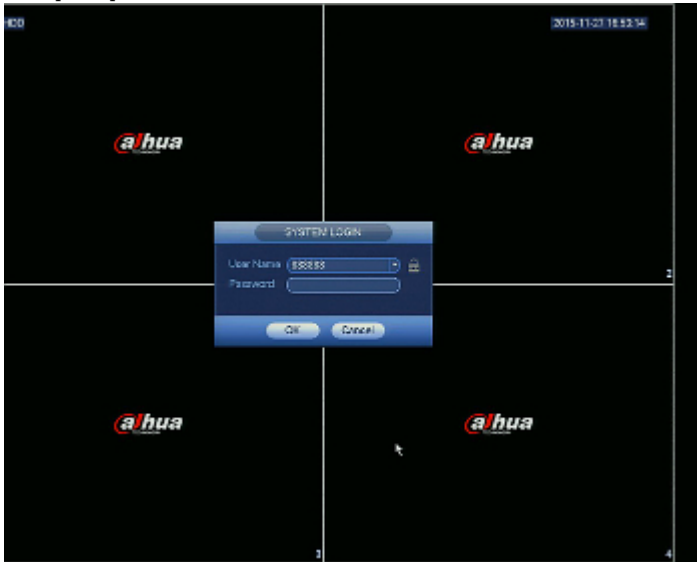

DELTA-OPTI Monika Matysiak; <https://www.delta.poznan.pl>
POL; 60-713 Poznań; Graniczna 10
e-mail: delta-opti@delta.poznan.pl; tel: +(48) 61 864 69 60

Network functions:	Full support via network, Remote records copying, Web-Server built-in max. 128 on-line users
ONVIF:	2.4
Mobile phones support:	Port no.: 37777 or access by a cloud (P2P) <ul style="list-style-type: none"> • Android: Free application DMSS • iOS (iPhone): Free application DMSS See how to configure the P2P function in Dahua recorders and how to enable the mobile application
Default IP address:	192.168.1.108
Default admin user / password:	admin / admin
Web browser access ports:	80, 37777
PC client access ports:	37777
Mobile client access ports:	37777
RTSP URL:	rtsp://admin:haslo@192.168.1.108:554/cam/realmonitor?channel=1&subtype=0 - Main stream rtsp://admin:haslo@192.168.1.108:554/cam/realmonitor?channel=1&subtype=1 - Sub stream
Maximal outputs load:	210 W
Alarm inputs / outputs:	16 / 6
PTZ control:	✓
Motion Detection:	22 x 18 motion zones
Intelligent image analysis:	✓
Mouse support:	✓
IR remote controller in the set:	—
Switch PoE:	24-port PoE Switch built-in, 25.5 W / Channel, PoE (802.3af/at)
Power supply:	230 V AC
Weight:	4.76 kg
Dimensions:	440 x 413 x 75 mm
Supported languages:	English, Polish
Country of origin:	China
Manufacturer / Brand:	DAHUA
Guarantee:	3 years

PRESENTATION

Front panel:

Rear panel:

In the kit:

DELTA-OPTI Monika Matysiak; <https://www.delta.poznan.pl>
POL; 60-713 Poznań; Graniczna 10
e-mail: delta-opti@delta.poznan.pl; tel: +(48) 61 864 69 60

Example captures of device interface:

OUR OPINIONS

- Audio transmission via network.
- The DHI-NVR5424-24P-4KS2 is equipped with USB 3.0 port allowing to fast records backup.

PACKAGE

Dimensions (L x W x H): 0x0x0 mm	Gross Weight: 0 kg
----------------------------------	--------------------