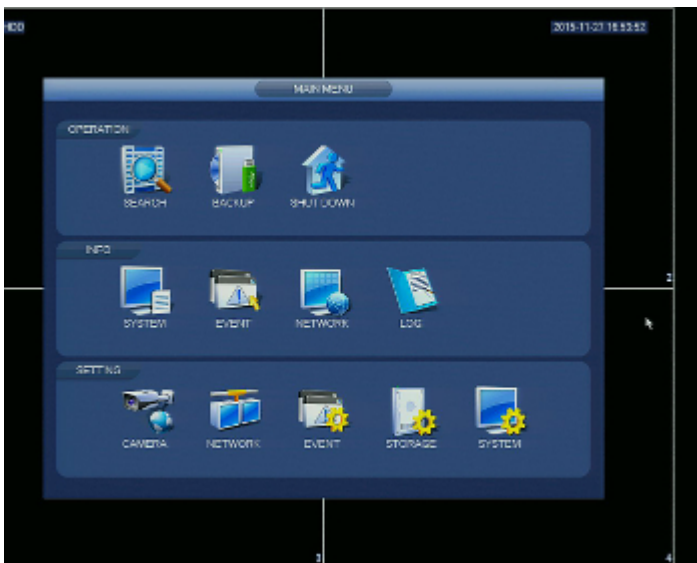

DELTA-OPTI Monika Matysiak; <https://www.delta.poznan.pl>
POL; 60-713 Poznań; Graniczna 10
e-mail: delta-opti@delta.poznan.pl; tel: +(48) 61 864 69 60

Network functions:	Full support via network, Remote records copying, Web-Server built-in max. 128 on-line users
ONVIF:	2.4
Mobile phones support:	Port no.: 37777 or access by a cloud (P2P) <ul style="list-style-type: none"> • Android: Free application DMSS • iOS (iPhone): Free application DMSS See how to configure the P2P function in Dahua recorders and how to enable the mobile application
Default IP address:	192.168.1.108
Default admin user / password:	admin / admin
Web browser access ports:	80, 37777
PC client access ports:	37777
Mobile client access ports:	37777
RTSP URL:	rtsp://admin:haslo@192.168.1.108:554/cam/realmonitor?channel=1&subtype=0 - Main stream rtsp://admin:haslo@192.168.1.108:554/cam/realmonitor?channel=1&subtype=1 - Sub stream
Maximal outputs load:	210 W
Alarm inputs / outputs:	16 / 6
PTZ control:	✓
Motion Detection:	22 x 18 motion zones
Intelligent image analysis:	✓
Mouse support:	✓
IR remote controller in the set:	—
Switch PoE:	24-port PoE Switch built-in, 25.5 W / Channel, PoE (802.3af/at)
Power supply:	230 V AC
Weight:	4.76 kg
Dimensions:	440 x 413 x 75 mm
Supported languages:	English, Polish
Country of origin:	China
Manufacturer / Brand:	DAHUA
Guarantee:	3 years

OUR OPINIONS

- Audio transmission via network.
- The DHI-NVR5424-24P-4KS2 is equipped with USB 3.0 port allowing to fast records backup.

PACKAGE

Dimensions (L x W x H): 0x0x0 mm	Gross Weight: 0 kg
----------------------------------	--------------------