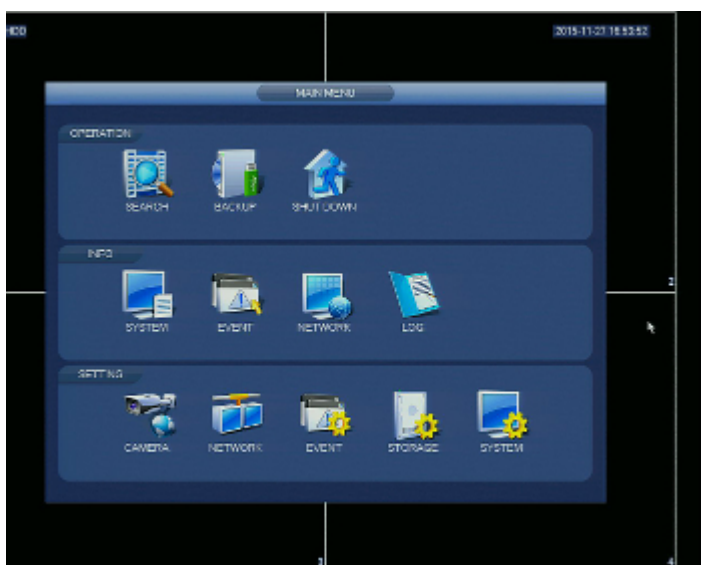

DELTA-OPTI Monika Matysiak; <https://www.delta.poznan.pl>
POL; 60-713 Poznań; Graniczna 10
e-mail: delta-opti@delta.poznan.pl; tel: +(48) 61 864 69 60

ONVIF:	2.4
Mobile phones support:	<p>Port no.: 37777 or access by a cloud (P2P)</p> <ul style="list-style-type: none"> • Android: Free application DMSS • iOS (iPhone): Free application DMSS <p>See how to configure the P2P function in Dahua recorders and how to enable the mobile application</p>
Default IP address:	192.168.1.108
Default admin user / password:	admin / admin
Web browser access ports:	80, 37777
PC client access ports:	37777
Mobile client access ports:	37777
RTSP URL:	<p>rtsp://admin:haslo@192.168.1.108:554/cam/realmonitor?channel=1&subtype=0 - Main stream</p> <p>rtsp://admin:haslo@192.168.1.108:554/cam/realmonitor?channel=1&subtype=1 - Sub stream</p>
Alarm inputs / outputs:	2 / 1
PTZ control:	IP Speed Dome Cameras
Motion Detection:	22 x 18 motion zones
Mouse support:	✓
IR remote controller in the set:	✓
USB:	2 pcs USB 2.0 1 pcs USB 3.0
Switch PoE:	8-port PoE Switch built-in, 25.5 W / Channel, PoE (802.3af/at)
Power supply:	53 V DC / 2.3 A
Weight:	1.592 kg
Dimensions:	100 x 147 x 227 mm
Supported languages:	English, Bulgarian, Czech, Finnish, Greek, Polish, Romanian, Serbian, Slovenian, Hungarian
Country of origin:	China
Manufacturer / Brand:	DAHUA
Guarantee:	3 years

In the kit:

Example captures of device interface:

OUR OPINIONS

- The NVR4216V-8P is equipped with USB 3.0 port allowing to fast records backup.
- Audio transmission via network.
- Small dimensions of the device.