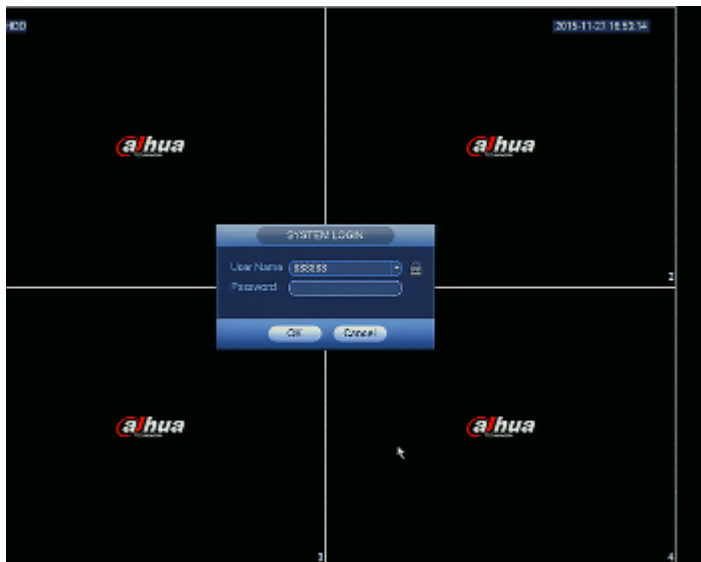

OUR OPINIONS

- The NVR4216V-8P is equipped with USB 3.0 port allowing to fast records backup.
- Audio transmission via network.
- Small dimensions of the device.

PACKAGE

Dimensions (L x W x H): 0x0x0 mm	Gross Weight: 0 kg