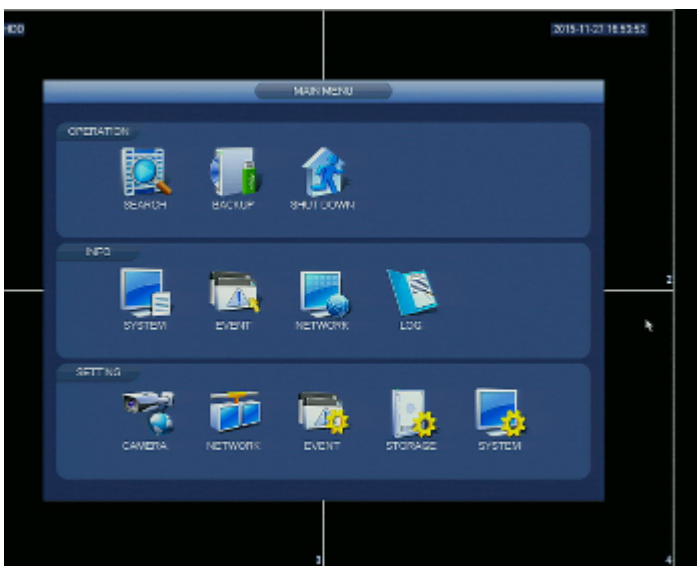

DELTA-OPTI Monika Matysiak; <https://www.delta.poznan.pl>  
POL; 60-713 Poznań; Graniczna 10  
e-mail: [delta-opti@delta.poznan.pl](mailto:delta-opti@delta.poznan.pl); tel: +(48) 61 864 69 60

Mobile phones support:	Port no.: 37777 or access by a cloud (P2P) <ul style="list-style-type: none"> <li>• Android: Free application <a href="#">DMSS</a></li> <li>• iOS (iPhone): Free application <a href="#">DMSS</a></li> </ul> See how to configure the P2P function in Dahua recorders and how to enable the mobile application
Default IP address:	192.168.1.108
Default admin user / password:	admin / admin
Web browser access ports:	80, 37777
PC client access ports:	37777
Mobile client access ports:	37777
RTSP URL:	rtsp://admin:haslo@192.168.1.108:554/cam/realmonitor?channel=1&subtype=0 - Main stream rtsp://admin:haslo@192.168.1.108:554/cam/realmonitor?channel=1&subtype=1 - Sub stream
Alarm inputs / outputs:	16 / 4
PTZ control:	RS-485 - Pelco-P, Pelco-D and others IP Speed Dome Cameras
Motion Detection:	22 x 18 motion zones
Intelligent image analysis:	✓
Mouse support:	✓
IR remote controller in the set:	—
Power supply:	230 V AC
Weight:	4.23 kg
Dimensions:	440 x 411 x 76 mm
Supported languages:	English, Polish
Country of origin:	China
Manufacturer / Brand:	DAHUA
Guarantee:	<b>3 years</b>

Example captures of device interface: