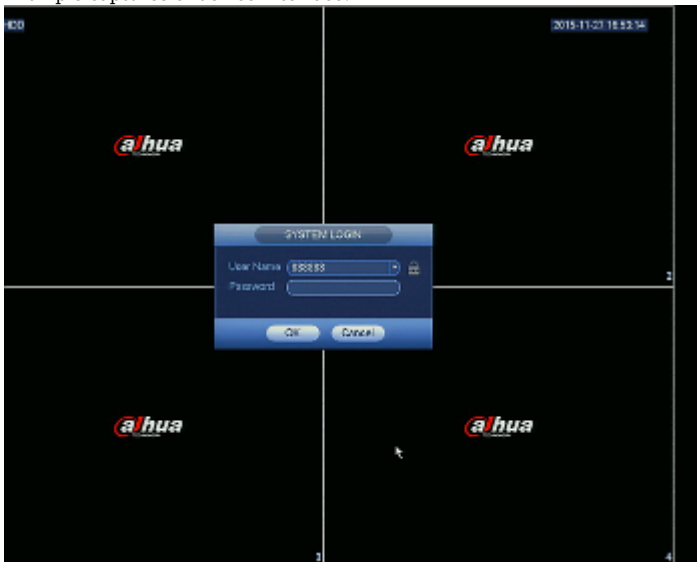

DELTA-OPTI Monika Matysiak; <https://www.delta.poznan.pl>  
POL; 60-713 Poznań; Graniczna 10  
e-mail: [delta-opti@delta.poznan.pl](mailto:delta-opti@delta.poznan.pl); tel: +(48) 61 864 69 60

Mobile phones support:	Port no.: 37777 or access by a cloud (P2P) <ul style="list-style-type: none"> <li>• Android: Free application <a href="#">DMSS</a></li> <li>• iOS (iPhone): Free application <a href="#">DMSS</a></li> </ul> See how to configure the P2P function in Dahua recorders and how to enable the mobile application
Default IP address:	192.168.1.108
Default admin user / password:	admin / admin
Web browser access ports:	80, 37777
PC client access ports:	37777
Mobile client access ports:	37777
RTSP URL:	rtsp://admin:haslo@192.168.1.108:554/cam/realmonitor?channel=1&subtype=0 - Main stream rtsp://admin:haslo@192.168.1.108:554/cam/realmonitor?channel=1&subtype=1 - Sub stream
Alarm inputs / outputs:	16 / 4
PTZ control:	RS-485 - Pelco-P, Pelco-D and others IP Speed Dome Cameras
Motion Detection:	22 x 18 motion zones
Intelligent image analysis:	✓
Mouse support:	✓
IR remote controller in the set:	—
Power supply:	230 V AC
Weight:	4.23 kg
Dimensions:	440 x 411 x 76 mm
Supported languages:	English, Polish
Country of origin:	China
Manufacturer / Brand:	DAHUA
Guarantee:	<b>3 years</b>

## PRESENTATION

Front panel:

Rear panel:

In the kit:

DELTA-OPTI Monika Matysiak; <https://www.delta.poznan.pl>  
POL; 60-713 Poznań; Graniczna 10  
e-mail: [delta-opti@delta.poznan.pl](mailto:delta-opti@delta.poznan.pl); tel: +(48) 61 864 69 60

Example captures of device interface: