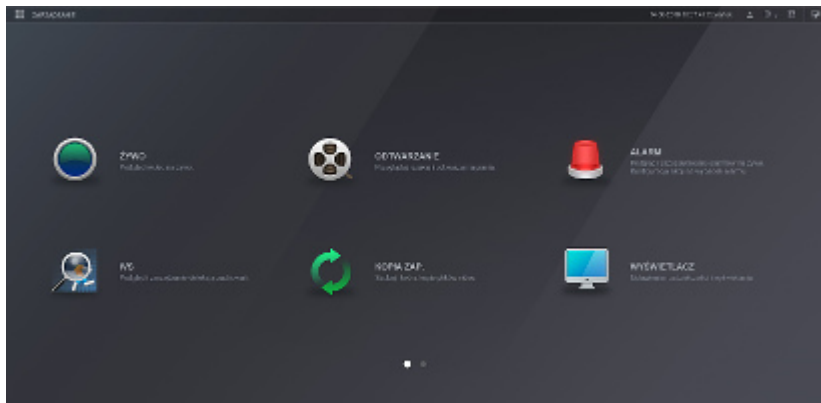

DELTA-OPTI Monika Matysiak; <https://www.delta.poznan.pl>
POL; 60-713 Poznań; Graniczna 10
e-mail: delta-opti@delta.poznan.pl; tel: +(48) 61 864 69 60

PC client access ports:	37777
Mobile client access ports:	37777
RTSP URL:	rtsp://admin:haslo@192.168.1.108:554/cam/realmonitor?channel=1&subtype=0 - Main stream rtsp://admin:haslo@192.168.1.108:554/cam/realmonitor?channel=1&subtype=1 - Sub stream
Alarm inputs / outputs:	16 pcs / 8 pcs
PTZ control:	RS-485, Many protocols
USB:	2 pcs USB 2.0 2 pcs USB 3.0
RS-232 interface:	✓
Motion Detection:	✓
Intelligent image analysis:	✓
Mouse support:	✓
IR remote controller in the set:	—
Main features:	<ul style="list-style-type: none"> • Ability to work drives in a RAID array can significantly improve system reliability <p>Functions implemented in cooperation between the recorder and cameras that support these functions :</p> <ul style="list-style-type: none"> • ANPR - License plate recognition • SMD PLUS - searching for an object classified as: human, motor vehicle, non-motor vehicle • Face recognition - supports 6 types of facial attributes extraction • crossing the line (tripwire) • intrusion • counting people in a given area • crowd gathering estimation • Heat map - the selection in the image by corresponding colors the areas with different traffic
Power supply:	100 V ... 240 V AC
Power consumption:	≤ 20 W (without HDD)
Weight:	9 kg (without HDD)
Dimensions:	444 x 459 x 95 mm
Supported languages:	Polish, English
Manufacturer / Brand:	DAHUA
Guarantee:	3 years

Rear panel:

In the kit:

Example captures of device interface:

OUR OPINIONS

- Audio transmission via network.
- The NVR608-128-4KS2 is equipped with USB 3.0 port allowing to fast records backup.

PACKAGE

Dimensions (L x W x H): 0x0x0 mm	Gross Weight: 0 kg
----------------------------------	--------------------