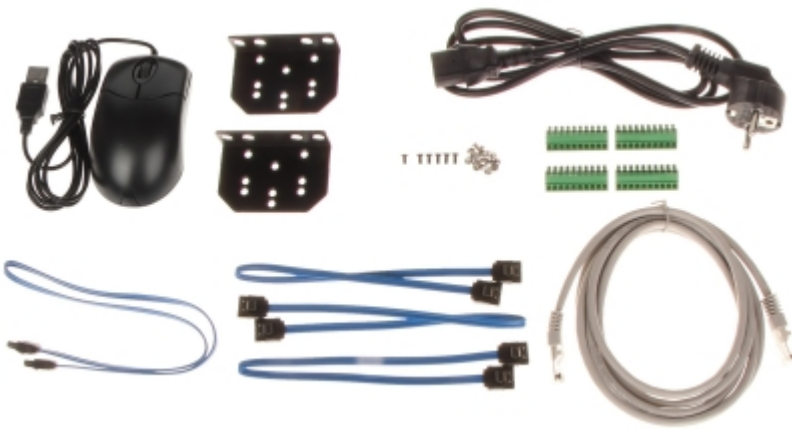

In the kit:

PACKAGE

Dimensions (L x W x H): 0x0x0 mm	Gross Weight: 0 kg