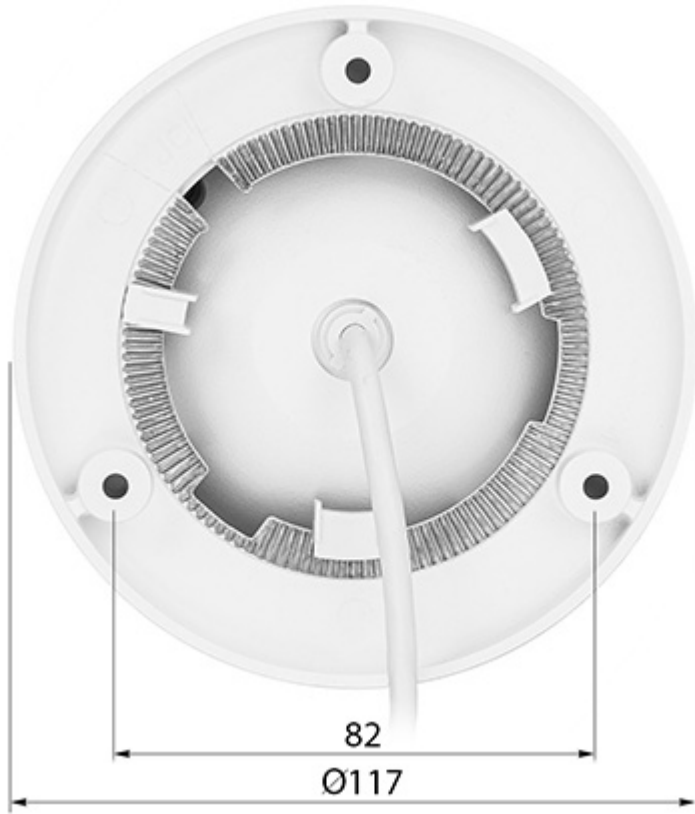

Code: TC-C35XS SPEC:I3/E/Y/M/S/H/2.8MM/V4.0

IP CAMERA **TC-C35XS SPEC:I3/E/Y/M/S/H/2.8MM/V4.0** - 5 Mpx 2.8 mm TIANDY

Net: 5 955.66 CZK Gross: 5 955.66 CZK

PoE powering possibility, compatible with the 802.3af standard makes the device more universal and easier to install. The range of IR illumination according to the manufacturer data, depends on outer conditions (visibility - air transparency, environment, wall colors ie. scene reflectance).

SPECIFICATION

Standard:	IP
Resolution:	2880 x 1620 - 5 Mpx , 2688 x 1520 - 4 Mpx , 2560 x 1440 - 3.7 Mpx , 2304 x 1296 - 3 Mpx , 1920 x 1080 - 1080p , 1280 x 720 - 720p
Sensor:	1/2.7 " Progressive Scan CMOS
Lens:	2.8 mm
View angle:	104 °
Range of IR illumination:	30 m
Memory card slot:	Micro SD card support up to 512GB
Image compression method:	S+265 / H.265 / H.264
Alarm inputs / outputs:	1 / 1
Audio:	<ul style="list-style-type: none">• Microphone built-in,• Audio input• Audio output• Bi-directional audio streaming support• Audio detection• Compliance with the AAC standard
Main stream frame rate:	<ul style="list-style-type: none">• 25 fps @ 5 Mpx• 50 fps @ 2 Mpx

PRESENTATION

DELTA-OPTI Monika Matysiak; <https://www.delta.poznan.pl>
POL; 60-713 Poznań; Graniczna 10
e-mail: delta-opti@delta.poznan.pl; tel: +(48) 61 864 69 60

Side view:

Mounting side view:

In the kit: