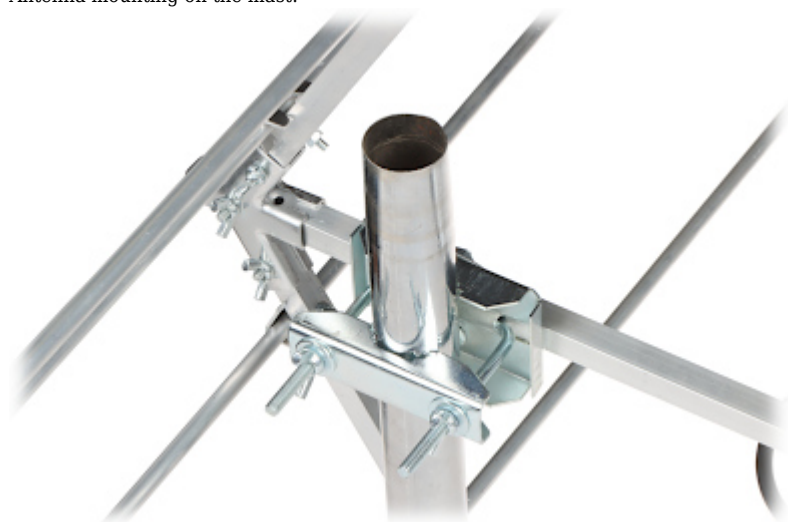

Antenna mounting on the mast:

PACKAGE

Dimensions (L x W x H): 0x0x0 mm	Gross Weight: 0 kg

DELTA-OPTI Monika Matysiak; <https://www.delta.poznan.pl>
POL; 60-713 Poznań; Graniczna 10
e-mail: delta-opti@delta.poznan.pl; tel: +(48) 61 864 69 60