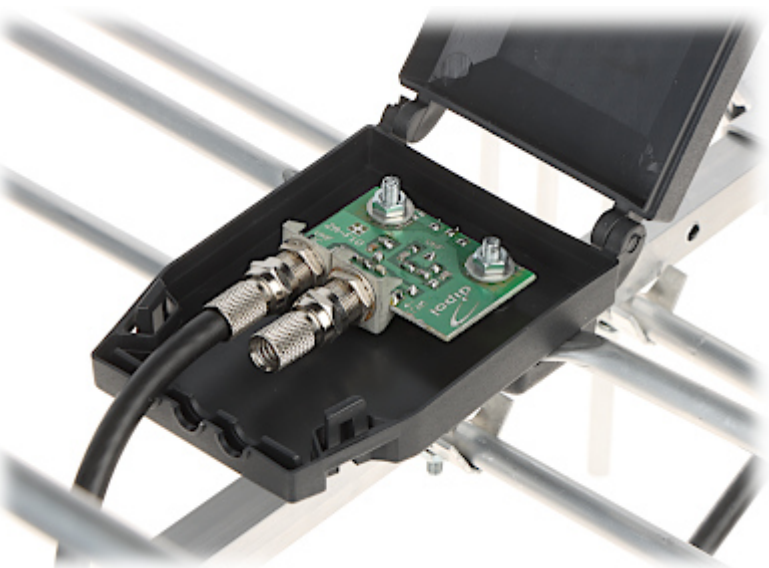

DELTA-OPTI Monika Matysiak; <https://www.delta.poznan.pl>
POL; 60-713 Poznań; Graniczna 10
e-mail: delta-opti@delta.poznan.pl; tel: +(48) 61 864 69 60