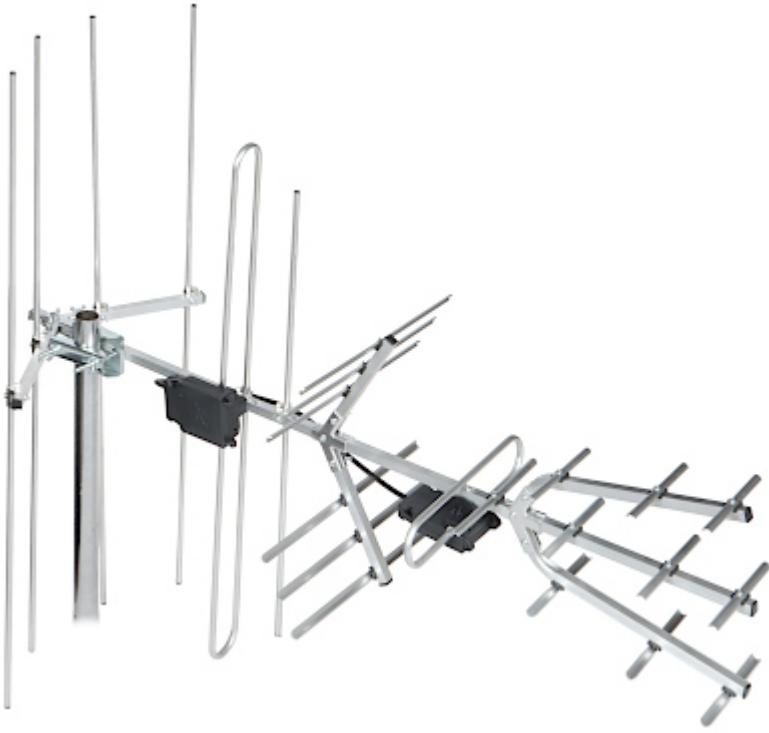

DELTA-OPTI Monika Matysiak; <https://www.delta.poznan.pl>
POL; 60-713 Poznań; Graniczna 10
e-mail: delta-opti@delta.poznan.pl; tel: +(48) 61 864 69 60