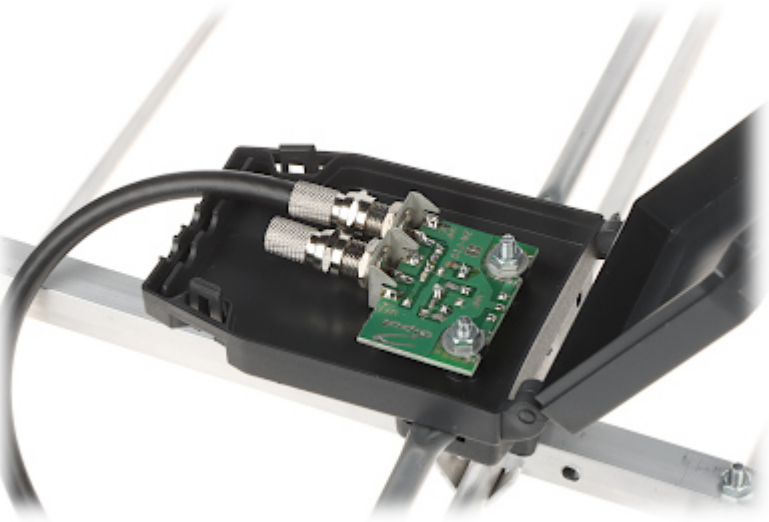

DELTA-OPTI Monika Matysiak; <https://www.delta.poznan.pl>
POL; 60-713 Poznań; Graniczna 10
e-mail: delta-opti@delta.poznan.pl; tel: +(48) 61 864 69 60