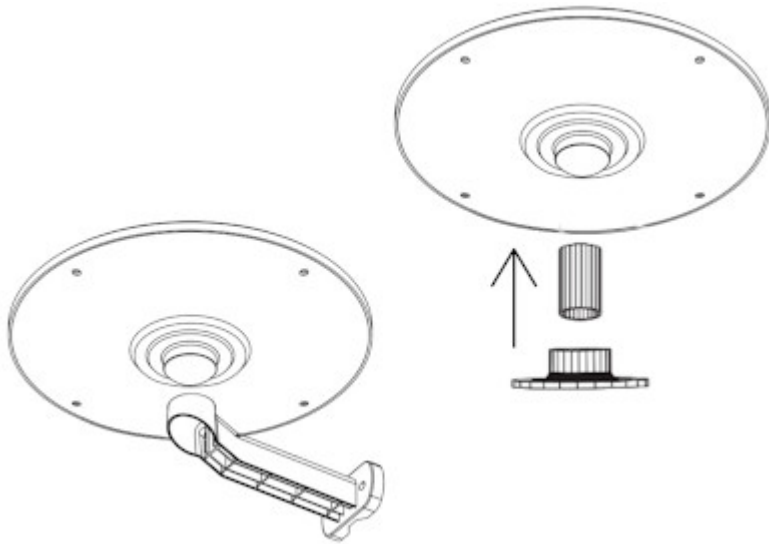

SPECIFICATION

Receiving channels:	<ul style="list-style-type: none">• 6 ... 12,• 21 ... 48
Gain :	20 ... 33 dB, 44 dB (max)
Frequency range:	<ul style="list-style-type: none">• 174 ... 230 MHz,• 470 ... 698 MHz
Polarization:	Horizontal
Impedance:	75 Ω
Main features:	<ul style="list-style-type: none">• Reception angle : 360 °• Length of the cable : 5.80 m and 0.45 m• Diode voltage indicator• High resistance to wind and weather• Very easy installation• Antenna cable + F plug, Antenna separator + IEC plug, Power supply cable + USB-A plug, base for mounting the antenna, Mast mounting diameter, U-Bolt - included• Mast diameter : max. 35 mm• DVB-T/T2 (VHF, UHF), DAB+
Power supply:	5 V DC, 30 mA USB-A plug
Weight:	0.28 kg
Dimensions:	\varnothing 263 x 54 mm
Manufacturer / Brand:	WIEDYSKA
Guarantee:	2 years

PRESENTATION

Mast mounting diameter:

DELTA-OPTI Monika Matysiak; <https://www.delta.poznan.pl>
POL; 60-713 Poznań; Graniczna 10
e-mail: delta-opti@delta.poznan.pl; tel: +(48) 61 864 69 60

Fastening to horizontal surfaces:

Bottom view:

Method of mounting:

In the kit:

PACKAGE

Dimensions (L x W x H): 0x0x0 mm	Gross Weight: 0 kg
----------------------------------	--------------------