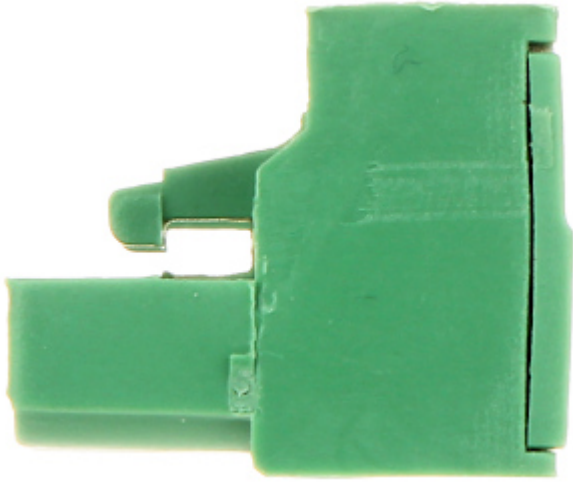

Code: APWK/KOSTKA

MOUNTING CUBE FOR EMERGENCY BUTTON APWK/KOSTKA

Net: 16.90 PLN Gross: 16.90 PLN

Connection cube for APWK emergency buttons.

SPECIFICATION

Connectors type:	4 x screw terminals
Number of terminal pairs:	4
Color:	Green
Weight:	0.008 kg
Dimensions:	21 x 19 x 16 mm
Guarantee:	2 years

PRESENTATION

Side view:

PACKAGE

Dimensions (L x W x H): 0x0x0 mm	Gross Weight: 0 kg
----------------------------------	--------------------