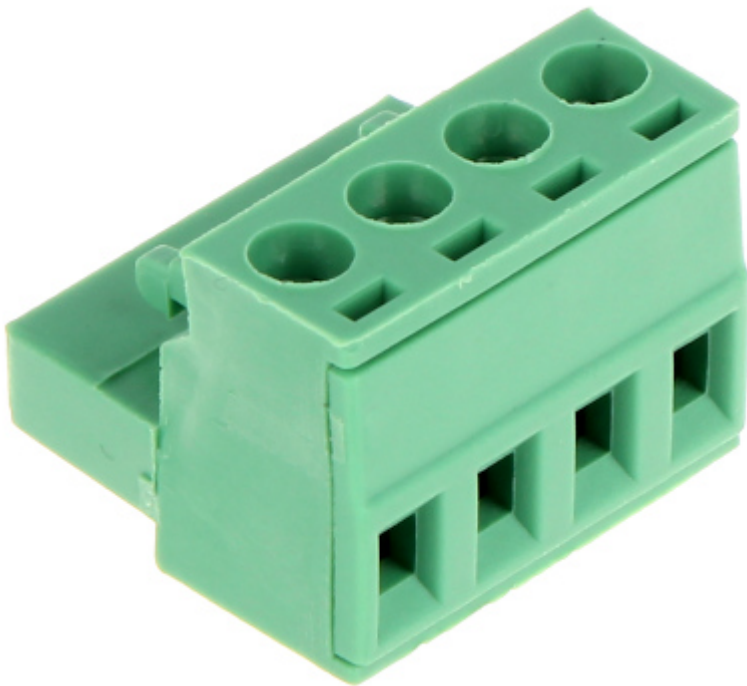

Code: APWK/KOSTKA

MOUNTING CUBE FOR EMERGENCY BUTTON APWK/KOSTKA

Net: 16.90 PLN Gross: 16.90 PLN

Connection cube for APWK emergency buttons.

SPECIFICATION

Connectors type:	4 x screw terminals
Number of terminal pairs:	4
Color:	Green
Weight:	0.008 kg
Dimensions:	21 x 19 x 16 mm
Guarantee:	2 years

PRESENTATION

Side view:

PACKAGE

Dimensions (L x W x H): 0x0x0 mm	Gross Weight: 0 kg
----------------------------------	--------------------