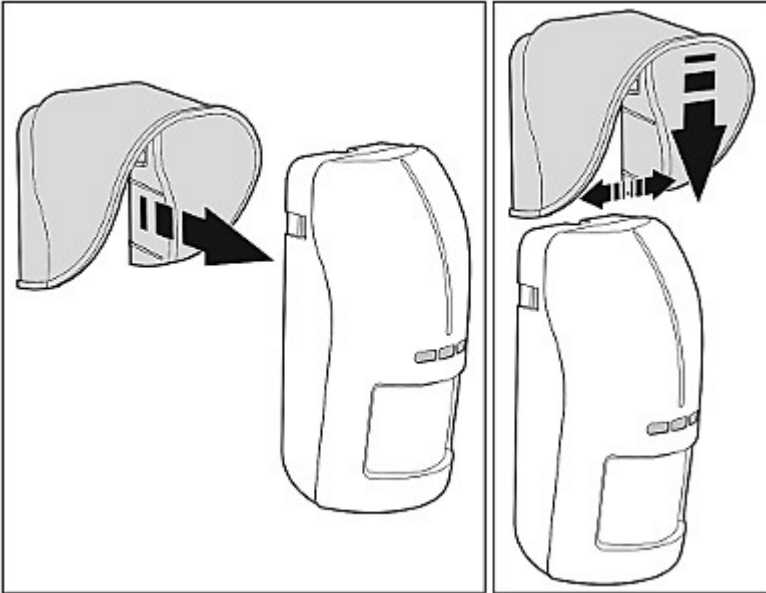

Code: HOOD-C/IT

PROTECTIVE HOOD FOR MOTION DETECTORS **HOOD-C/IT** SATEL

Net: **67.53 PLN** Gross: **67.53 PLN**

Protective hood for SATEL motion detectors.

The hood protects the device from precipitations and from dirt. Such protection significantly reduces the risk of anti-masking function being disturbed.

SPECIFICATION

Application:	OPAL, OPAL-PLUS, OPAL-PRO
Assembly:	"Click"-type closing
Weight:	0.036 kg
Dimensions:	89 x 84 x 81 mm
Color:	White
Manufacturer / Brand:	SATEL
Guarantee:	2 years

PRESENTATION

DELTA-OPTI Monika Matysiak; <https://www.delta.poznan.pl>
POL; 60-713 Poznań; Graniczna 10
e-mail: delta-opti@delta.poznan.pl; tel: +(48) 61 864 69 60

Assembly instruction:

PACKAGE

Dimensions (L x W x H): 0x0x0 mm	Gross Weight: 0 kg
----------------------------------	--------------------