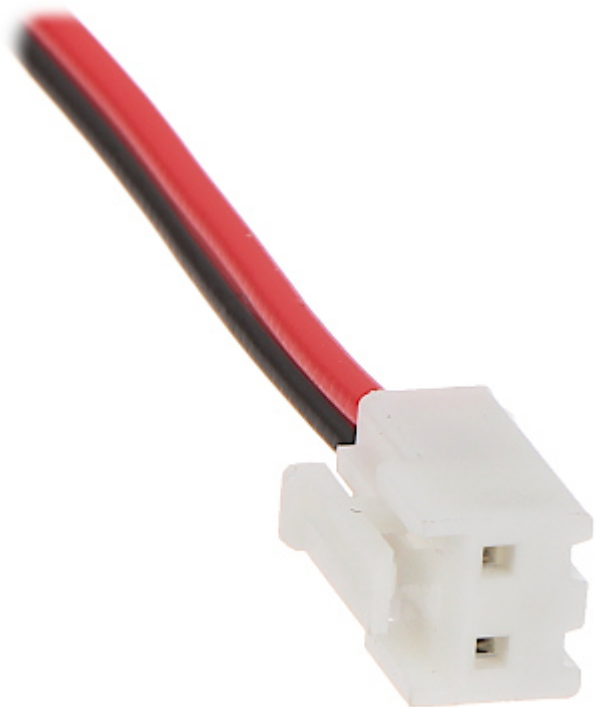

PACKAGE

Dimensions (L x W x H): 0x0x0 mm	Gross Weight: 0 kg