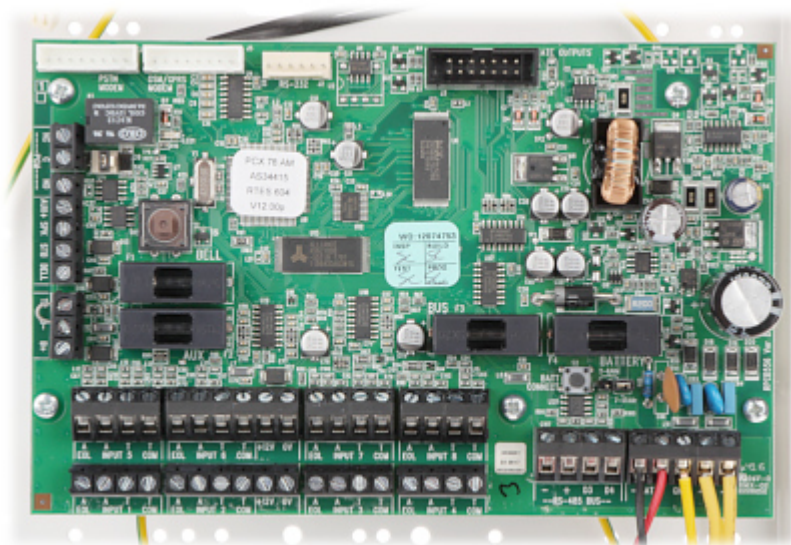

Operation temp:	-10 °C ... 40 °C
Weight:	5.3 kg (with enclosure and accessories)
Dimensions:	317 x 395 x 101 mm
Supported languages:	English
Manufacturer / Brand:	PYRONIX
SAP Code:	361301736
Guarantee:	2 years

PRESENTATION

Internal view of the housing:

Mounting side view:

DELTA-OPTI Monika Matysiak; <https://www.delta.poznan.pl>
POL; 60-713 Poznań; Graniczna 10
e-mail: delta-opti@delta.poznan.pl; tel: +(48) 61 864 69 60