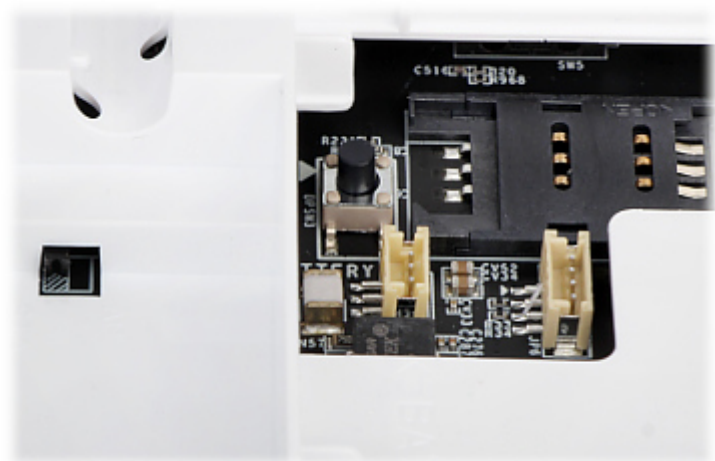

In the kit:

PACKAGE

Dimensions (L x W x H): 0x0x0 mm	Gross Weight: 0 kg