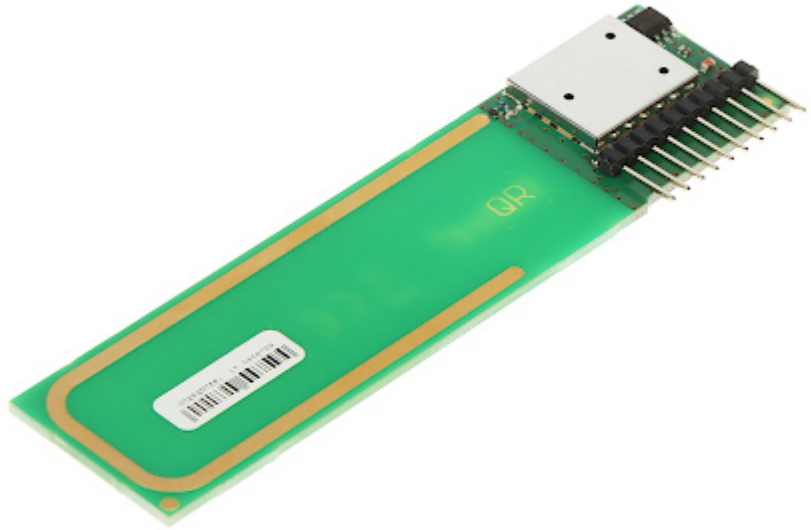

Code: PERFECTA-RF

RADIO MODULE **PERFECTA-RF** SATEL

Net: **71.62 EUR** Gross: **71.62 EUR**

The PERFECTA-RF radio module is designed for PERFECTA alarm control panels of 64 M series.

It is used to expand the alarm system to MICRA wireless devices. It enables the users to control the system using the MICRA keyfobs.

SPECIFICATION

Support:	PERFECTA 64 M
Frequency range:	433.05 ... 434.79 MHz
Radio communication range (at open area):	max. 400 m
Main features:	<ul style="list-style-type: none">• Connecting to the device - on the mainboard• Support for up to 64 detectors• Support for up to 4 sirens• Support for up to 4 wireless keypads• Support for up to 62 keyfobs• Encrypted radio communication in the 433 MHz frequency band• Up to 6 control functions available from the keyfob
Environmental class EN 50130-5:	II
Power supply:	12 V DC \pm 15 %
Current consumption:	max. 25 mA
Operation temp:	-10 °C ... 55 °C
Weight:	0.01 kg
Dimensions:	102 x 25 x 5 mm
Manufacturer / Brand:	SATEL
Guarantee:	2 years