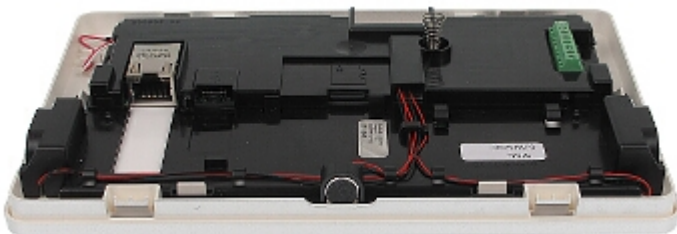

Code: INT-TSI-BSB

GRAPHIC KEYPAD FOR ALARM CONTROL PANEL INT-TSI-BSB SATEL

Net: 999.00 PLN Gross: 999.00 PLN

The INT-TSI-BSB sensoric keypad does not only stand for attractive design, but also for simplification for the daily operation of advanced alarm systems and home automation using the functionalities of the INTEGRA control units.

With the MAKRO functions, a whole sequence of actions can be performed through a single command.

SPECIFICATION

Support:	INTEGRA
Main features:	<ul style="list-style-type: none">• Large, easily readable LCD with backlight displaying detailed information on system state• 2 Inputs• 7 " capacitive touch screen• MAKRO features that activates sequence of actions with a single key• easy operation of the multi-zone systems• Alarms: keypad hold-down PANIC, FIRE and AUX• Buzzer for acoustic signaling of some system events• Panel communication loss indication• Microswitch as tamper contact• Possibility to display the images from cameras connected to the Internet (JPEG and MJPEG)• The microSD cards support - among others to record the events from alarm control panel - 2 GB included
Power supply:	12 V DC
Current consumption:	max. 620 mA
Color:	Black + Silver
Operation temp:	-10 °C ... 55 °C
Weight:	0.43 kg
Dimensions:	196 x 129 x 22 mm
Manufacturer / Brand:	SATEL
Guarantee:	2 years

In the kit:

PACKAGE

Dimensions (L x W x H): 0x0x0 mm	Gross Weight: 0 kg
----------------------------------	--------------------