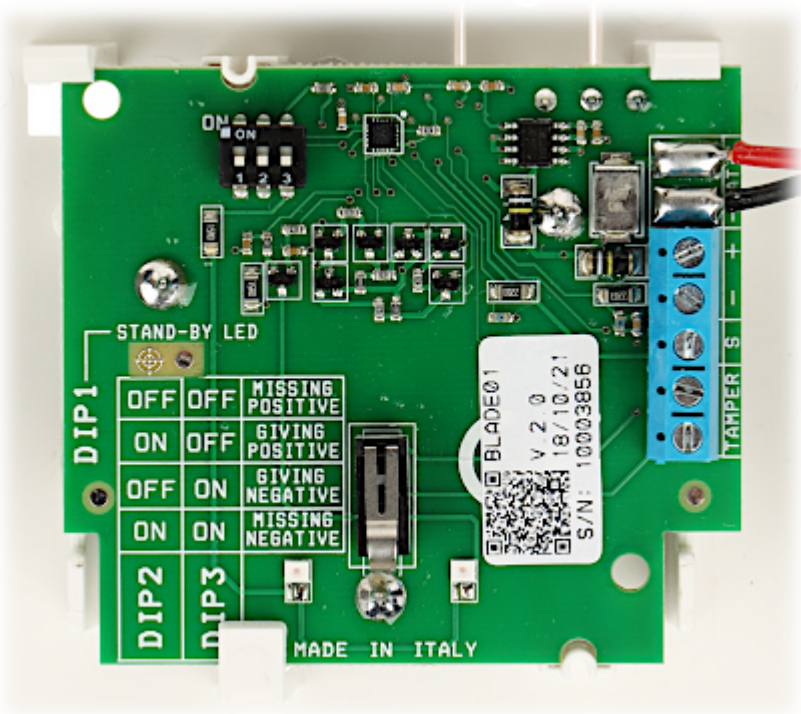

Internal view of the housing:

Place for battery: