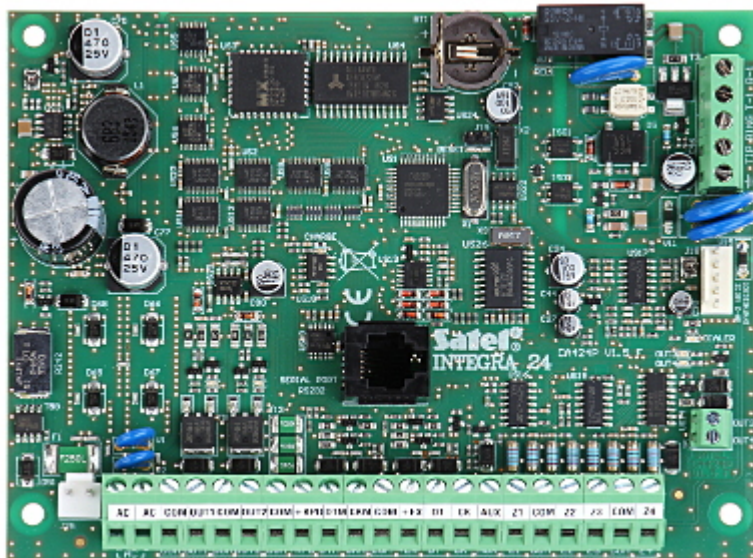

Code: INTEGRA-24/EN

ALARM CONTROL PANEL INTEGRA-24/EN SATEL

Net: 148.98 EUR Gross: 148.98 EUR

The "INTEGRA" alarm control panels are not limited to protection against burglary, but they may also include access control systems and intelligent home systems. The device must work with CA-INTEGRA/KL-LCD keypad. Device has built-in 1.2A switching mode backup power supply with battery charging and diagnostic features. System operation is possible with LCD keypads, partition keypads, keyfobs and proximity cards or remotely with PC or mobile phone. Device has access control and home automation features. Flash firmware upgrade with a PC.

SPECIFICATION

Mainboard inputs:	4 pcs
Mainboard outputs:	4 pcs
Maximal number of supported inputs:	24 pcs
Maximal number of supported outputs:	24 pcs
Current-carrying capacity, low-current programmable outputs:	50 mA
Current-carrying capacity, high-current programmable outputs (+/-10%):	2 A - 2 pcs
Maximal load:	1.2 A
Users + admins:	16 + 1
Partitions:	1
Zones:	4
Expansion modules:	max. 32
Events memory:	439
Timers:	16
Supported keypads:	max. 4 pcs
Supporting the wireless ABAX system via bus:	✓
Keyboard included:	—
Enclosure included:	—
Protection class (Grade):	2
Main features:	• Access control and home automation functions
Power supply:	18 V AC / 204 mA
Operation temp:	-10 °C ... 55 °C
Permissible relative humidity:	93 %

PRESENTATION

Control panel mainboard:

Connectors:

In the kit:

PACKAGE

Dimensions (L x W x H): 0x0x0 mm	Gross Weight: 0 kg
----------------------------------	--------------------