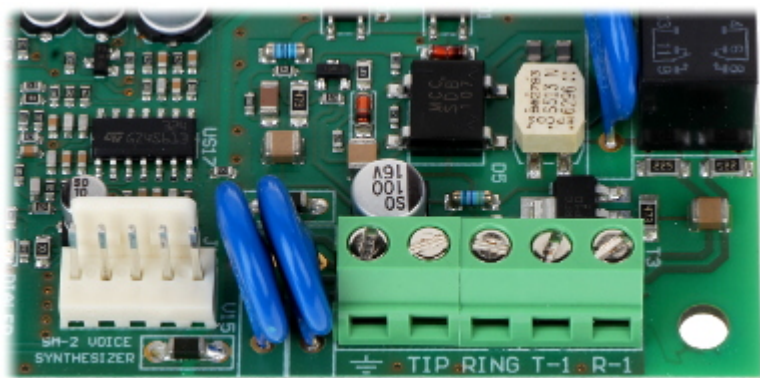

Code: INTEGRA-24/EN

ALARM CONTROL PANEL INTEGRA-24/EN SATEL

Net: 148.98 EUR Gross: 148.98 EUR

The "INTEGRA" alarm control panels are not limited to protection against burglary, but they may also include access control systems and intelligent home systems. The device must work with CA-INTEGRA/KL-LCD keypad. Device has built-in 1.2A switching mode backup power supply with battery charging and diagnostic features. System operation is possible with LCD keypads, partition keypads, keyfobs and proximity cards or remotely with PC or mobile phone. Device has access control and home automation features. Flash firmware upgrade with a PC.

PRESENTATION

Control panel mainboard:

Connectors:

In the kit:

PACKAGE

Dimensions (L x W x H): 0x0x0 mm	Gross Weight: 0 kg
----------------------------------	--------------------