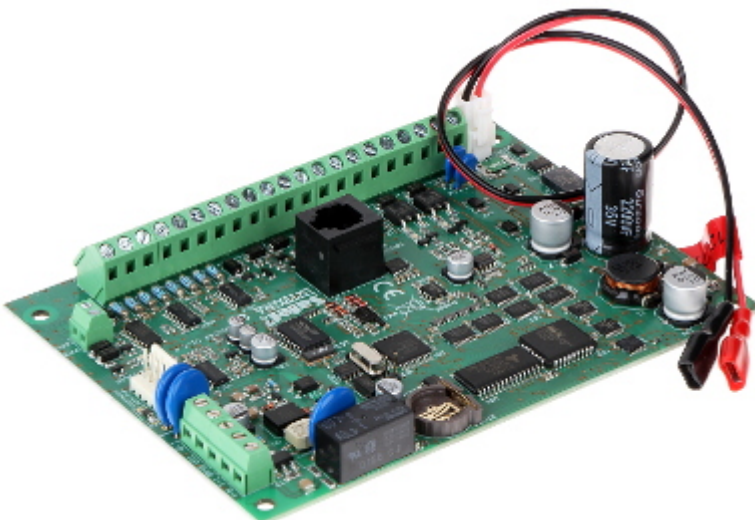

Code: INTEGRA-24/EN

ALARM CONTROL PANEL INTEGRA-24/EN SATEL

Net: 148.98 EUR Gross: 148.98 EUR

The "INTEGRA" alarm control panels are not limited to protection against burglary, but they may also include access control systems and intelligent home systems. The device must work with CA-INTEGRA/KL-LCD keypad. Device has built-in 1.2A switching mode backup power supply with battery charging and diagnostic features. System operation is possible with LCD keypads, partition keypads, keyfobs and proximity cards or remotely with PC or mobile phone. Device has access control and home automation features. Flash firmware upgrade with a PC.

SPECIFICATION

Mainboard inputs:	4 pcs
Mainboard outputs:	4 pcs
Maximal number of supported inputs:	24 pcs
Maximal number of supported outputs:	24 pcs
Current-carrying capacity, low-current programmable outputs:	50 mA
Current-carrying capacity, high-current programmable outputs (+/-10%):	2 A - 2 pcs
Maximal load:	1.2 A
Users + admins:	16 + 1
Partitions:	1
Zones:	4
Expansion modules:	max. 32
Events memory:	439
Timers:	16
Supported keypads:	max. 4 pcs
Supporting the wireless ABAX system via bus:	✓
Keyboard included:	—
Enclosure included:	—
Protection class (Grade):	2
Main features:	• Access control and home automation functions
Power supply:	18 V AC / 204 mA
Operation temp:	-10 °C ... 55 °C
Permissible relative humidity:	93 %

PRESENTATION

Control panel mainboard:

Connectors:

In the kit:

PACKAGE

Dimensions (L x W x H): 0x0x0 mm	Gross Weight: 0 kg
----------------------------------	--------------------