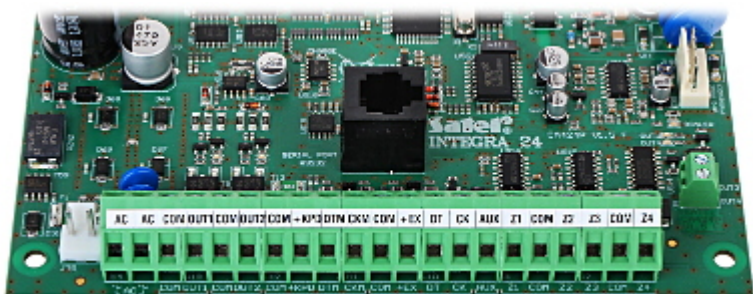

Code: INTEGRA-24/EN

ALARM CONTROL PANEL INTEGRA-24/EN SATEL

Net: 148.98 EUR Gross: 148.98 EUR

The "INTEGRA" alarm control panels are not limited to protection against burglary, but they may also include access control systems and intelligent home systems. The device must work with CA-INTEGRA/KL-LCD keypad. Device has built-in 1.2A switching mode backup power supply with battery charging and diagnostic features. System operation is possible with LCD keypads, partition keypads, keyfobs and proximity cards or remotely with PC or mobile phone. Device has access control and home automation features. Flash firmware upgrade with a PC.

SPECIFICATION

Mainboard inputs:	4 pcs
Mainboard outputs:	4 pcs
Maximal number of supported inputs:	24 pcs
Maximal number of supported outputs:	24 pcs
Current-carrying capacity, low-current programmable outputs:	50 mA
Current-carrying capacity, high-current programmable outputs (+/-10%):	2 A - 2 pcs
Maximal load:	1.2 A
Users + admins:	16 + 1
Partitions:	1
Zones:	4
Expansion modules:	max. 32
Events memory:	439
Timers:	16
Supported keypads:	max. 4 pcs
Supporting the wireless ABAX system via bus:	✓
Keyboard included:	—
Enclosure included:	—
Protection class (Grade):	2
Main features:	• Access control and home automation functions
Power supply:	18 V AC / 204 mA
Operation temp:	-10 °C ... 55 °C
Permissible relative humidity:	93 %

PRESENTATION

Control panel mainboard:

Connectors:

In the kit:

PACKAGE

Dimensions (L x W x H): 0x0x0 mm	Gross Weight: 0 kg
----------------------------------	--------------------