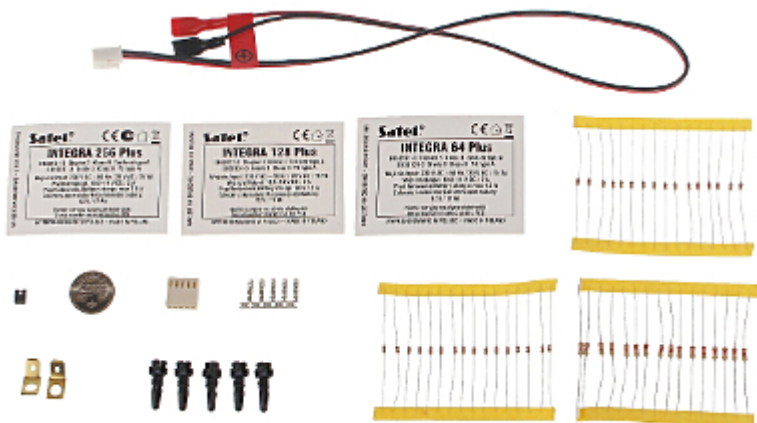

ALARM CONTROL PANEL INTEGRA-64-PLUS/IT SATEL

Net: 1 032.86 PLN Gross: 1 032.86 PLN

Advanced alarm control unit providing alarm functions and optional implementation of home automation and access control systems. Thanks to their full compliance with the EN50131 Grade 3 requirements, the INTEGRA Plus series control panels provide a perfect solution for implementing advanced security systems in facilities subject to considerable burglary risk, e.g. banks, jewelry shops or public utility buildings. A major advantage of the INTEGRA control units are their communication features combined with additional modules - GSM and TCP/IP. System operation is possible with LCD keypads, partition keypads, keyfobs and proximity cards or remotely with PC or mobile phone. Flash firmware upgrade with a PC.

**SPECIFICATION**

Mainboard inputs:	16 pcs
Mainboard outputs:	16 pcs
Maximal number of supported inputs:	64 pcs
Maximal number of supported outputs:	64 pcs
Current-carrying capacity, low-current programmable outputs:	50 mA
Current-carrying capacity, high-current programmable outputs (+/-10%):	3 A - 4 pcs
Maximal load:	3.5 A
Users + admins:	192 + 8
Partitions:	8
Zones:	32
Expansion modules:	max. 64
Events memory:	5631
Timers:	64
Supported keypads:	max. 8 pcs
Supporting the wireless ABAX system via bus:	✓
Keyboard included:	—
Enclosure included:	—
Protection class (Grade):	3
Main features:	<ul style="list-style-type: none"> • Access control and home automation functions • Built-in advanced power adapter with extended diagnostics • Control panel programming and firmware upgrade via mini USB socket
Power supply:	20 V AC / 337 mA
Operation temp:	-10 °C ... 55 °C
Permissible relative humidity:	93 %

Dimensions:	264 x 134 mm
Weight:	0.28 kg
Supported languages:	Italian
Manufacturer / Brand:	SATEL
Guarantee:	2 years

PRESENTATION

Control panel mainboard:

In the kit:

PACKAGE

Dimensions (L x W x H): 0x0x0 mm	Gross Weight: 0 kg
----------------------------------	--------------------