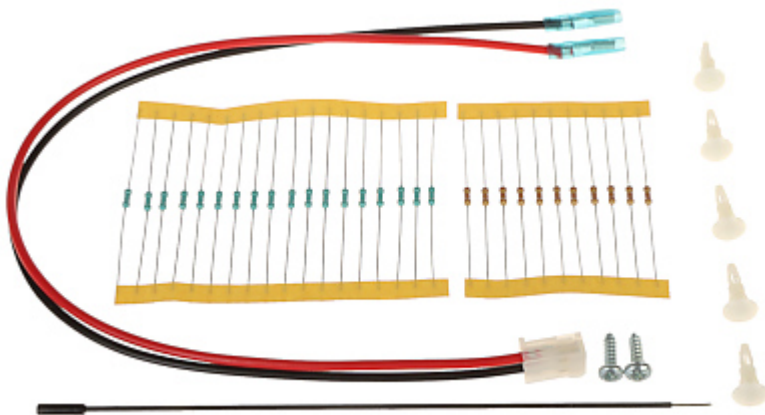

Flash firmware upgrade with a PC.

SPECIFICATION

Number of supported wireless devices:	Support for up to 32 detectors - Any combination of wired and wireless detectors possible
Mainboard inputs:	5 pcs
Mainboard outputs:	<ul style="list-style-type: none">• 4 pcs - programmable,• 2 serial outputs master/slave
Maximal number of supported inputs:	10 pcs - ATZ function
Maximal number of supported outputs:	16 pcs
Current-carrying capacity, low-current programmable outputs:	100 mA
Maximal load:	0.8 A
Users + admins:	32 + 1
Partitions:	2
Zones:	4
Expansion modules:	15 (max) - 4 wire communication bus
Events memory:	512
Timers:	16
Supported keypads:	max. 32 pcs
Keyboard included:	—
Enclosure included:	—
Protection class (Grade):	2
Main features:	<ul style="list-style-type: none">• Built-in radio transmitter and receiver the signal frequency of 433 MHz• Support StayD function• The number of telephone numbers to notify: 5 - private numbers, 3 - monitoring stations, 1 - pager• Access control and home automation functions• The ability of cooperation with wireless devices modules

PRESENTATION

Control panel mainboard:

Connectors:

Top view:

In the kit:

PACKAGE

Dimensions (L x W x H): 0x0x0 mm	Gross Weight: 0 kg
----------------------------------	--------------------