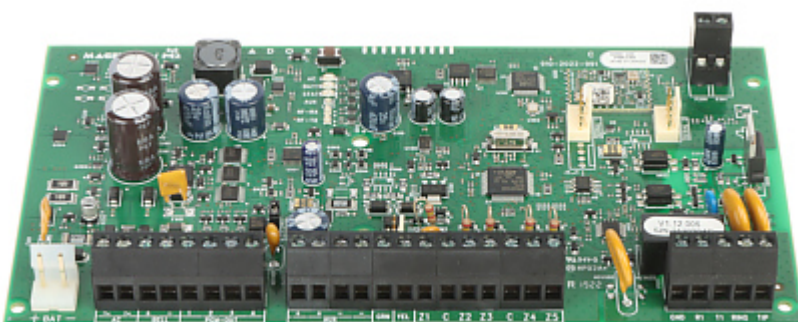

Code: MG-5050+

ALARM CONTROL PANEL **MG-5050+** PARADOX

Net: **130.75 EUR** Gross: **130.75 EUR**

The MG-5050+ control panel offers advanced solutions and communication via BUS, allowing to create module alarm system. With the communication bus the control panel can be expanded through a series of modules, both wired and wireless.

Flash firmware upgrade with a PC.

SPECIFICATION

Number of supported wireless devices:	Support for up to 32 detectors - Any combination of wired and wireless detectors possible
Mainboard inputs:	5 pcs
Mainboard outputs:	<ul style="list-style-type: none">• 4 pcs - programmable,• 2 serial outputs master/slave
Maximal number of supported inputs:	10 pcs - ATZ function
Maximal number of supported outputs:	16 pcs
Current-carrying capacity, low-current programmable outputs:	100 mA
Maximal load:	0.8 A
Users + admins:	32 + 1
Partitions:	2
Zones:	4
Expansion modules:	15 (max) - 4 wire communication bus
Events memory:	512
Timers:	16
Supported keypads:	max. 32 pcs
Keyboard included:	—
Enclosure included:	—
Protection class (Grade):	2
Main features:	<ul style="list-style-type: none">• Built-in radio transmitter and receiver the signal frequency of 433 MHz• Support StayD function• The number of telephone numbers to notify: 5 - private numbers, 3 - monitoring stations, 1 - pager• Access control and home automation functions• The ability of cooperation with wireless devices modules

PRESENTATION

Control panel mainboard:

Connectors:

Top view:

In the kit:

PACKAGE

Dimensions (L x W x H): 0x0x0 mm	Gross Weight: 0 kg
----------------------------------	--------------------