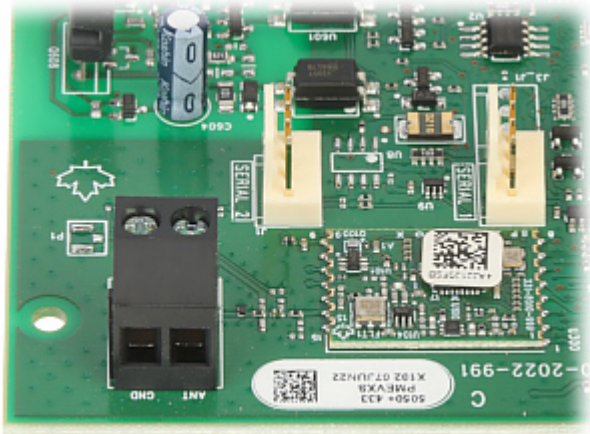

Code: MG-5050+

ALARM CONTROL PANEL **MG-5050+** PARADOX

Net: **130.75 EUR** Gross: **130.75 EUR**

The MG-5050+ control panel offers advanced solutions and communication via BUS, allowing to create module alarm system. With the communication bus the control panel can be expanded through a series of modules, both wired and wireless.

Flash firmware upgrade with a PC.

SPECIFICATION

Number of supported wireless devices:	Support for up to 32 detectors - Any combination of wired and wireless detectors possible
Mainboard inputs:	5 pcs
Mainboard outputs:	<ul style="list-style-type: none">• 4 pcs - programmable,• 2 serial outputs master/slave
Maximal number of supported inputs:	10 pcs - ATZ function
Maximal number of supported outputs:	16 pcs
Current-carrying capacity, low-current programmable outputs:	100 mA
Maximal load:	0.8 A
Users + admins:	32 + 1
Partitions:	2
Zones:	4
Expansion modules:	15 (max) - 4 wire communication bus
Events memory:	512
Timers:	16
Supported keypads:	max. 32 pcs
Keyboard included:	—
Enclosure included:	—
Protection class (Grade):	2
Main features:	<ul style="list-style-type: none">• Built-in radio transmitter and receiver the signal frequency of 433 MHz• Support StayD function• The number of telephone numbers to notify: 5 - private numbers, 3 - monitoring stations, 1 - pager• Access control and home automation functions• The ability of cooperation with wireless devices modules

PRESENTATION

Control panel mainboard:

Connectors:

Top view:

In the kit:

PACKAGE

Dimensions (L x W x H): 0x0x0 mm	Gross Weight: 0 kg
----------------------------------	--------------------