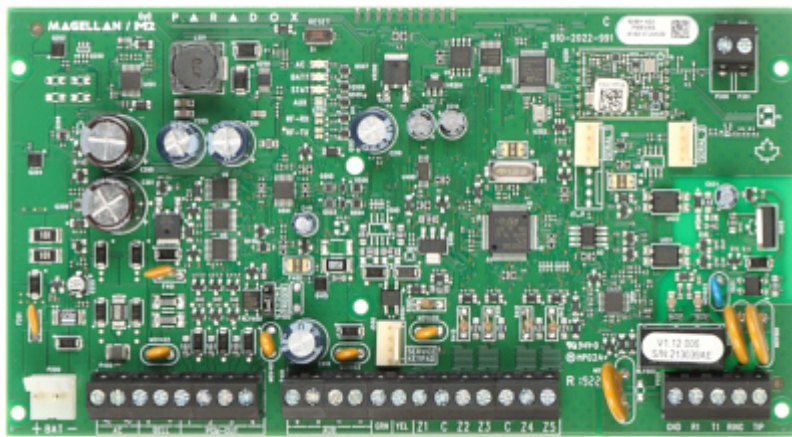

Flash firmware upgrade with a PC.

SPECIFICATION

Number of supported wireless devices:	Support for up to 32 detectors - Any combination of wired and wireless detectors possible
Mainboard inputs:	5 pcs
Mainboard outputs:	<ul style="list-style-type: none">• 4 pcs - programmable,• 2 serial outputs master/slave
Maximal number of supported inputs:	10 pcs - ATZ function
Maximal number of supported outputs:	16 pcs
Current-carrying capacity, low-current programmable outputs:	100 mA
Maximal load:	0.8 A
Users + admins:	32 + 1
Partitions:	2
Zones:	4
Expansion modules:	15 (max) - 4 wire communication bus
Events memory:	512
Timers:	16
Supported keypads:	max. 32 pcs
Keyboard included:	—
Enclosure included:	—
Protection class (Grade):	2
Main features:	<ul style="list-style-type: none">• Built-in radio transmitter and receiver the signal frequency of 433 MHz• Support StayD function• The number of telephone numbers to notify: 5 - private numbers, 3 - monitoring stations, 1 - pager• Access control and home automation functions• The ability of cooperation with wireless devices modules

PRESENTATION

Control panel mainboard:

Connectors:

Top view:

In the kit:

PACKAGE

Dimensions (L x W x H): 0x0x0 mm	Gross Weight: 0 kg
----------------------------------	--------------------