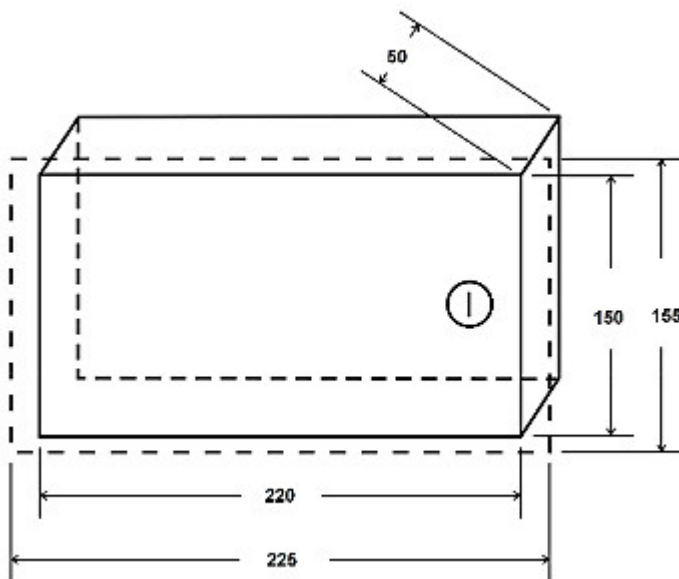

Code: AWO-360

ALARM KEYPAD ENCLOSURE **AWO-360**

Net: **24.74 EUR** Gross: **24.74 EUR**

Enclosure is designed to indoor use, it has also very good corrosion protection.

SPECIFICATION

Material:	Metal
Color:	White
Tamper protection:	TAMPER switch indicating open the cover
Current-carrying capacity of TAMPER output:	max. 500 mA @ 50 V DC
"Index of Protection":	IP20
Key closed:	✓
Application:	SATEL: CA-5 KLCD-L, CA-10 KLCD-L, CA-64 KLCD-L, INTEGRA KLCD (KLCD-R), CA-4V KLED, CA-6 KLED, CA 10 KLED, CA-64 S, CA-64 SZ, SZW-02
Main features:	Protective glass
Dimensions:	220 x 150 x 50 mm
Weight:	0.8 kg
Manufacturer / Brand:	PULSAR
Guarantee:	2 years

PRESENTATION

Front view:

Mounting side view:

Dimensions:

PACKAGE

DELTA-OPTI Monika Matysiak; <https://www.delta.poznan.pl>
POL; 60-713 Poznań; Graniczna 10
e-mail: delta-opti@delta.poznan.pl; tel: +(48) 61 864 69 60

Dimensions (L x W x H): 0x0x0 mm	Gross Weight: 0 kg
----------------------------------	--------------------