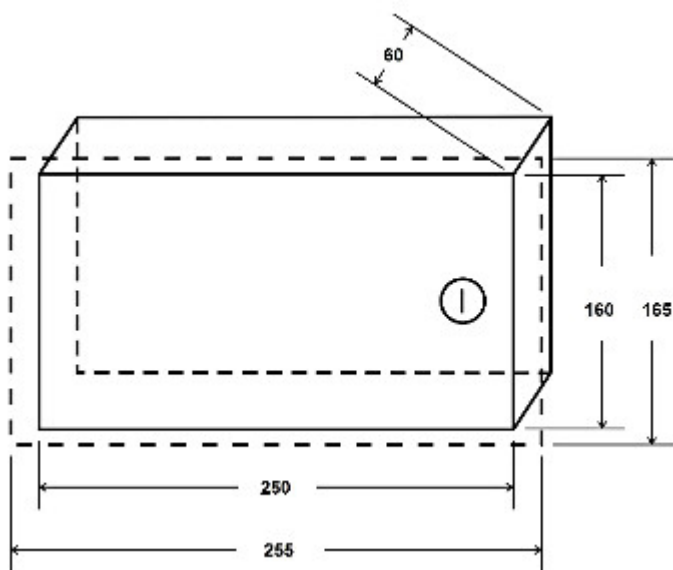

### SPECIFICATION

Material:	Metal
Color:	White
Tamper protection:	TAMPER switch indicating open the cover
Current-carrying capacity of TAMPER output:	max. 500 mA @ 50 V DC
"Index of Protection":	IP20
Key closed:	✓
Main features:	Flush-mounted
Application:	CA-5 KLCD-L, CA-10 KLCD-L, CA-64 KLCD-L, INTEGRA KLCD (KLCD-R), CA-4V KLED, CA-6 KLED, CA 10 KLED, CA-64 S, CA-64 SZ, SZW-02 CA-5 KLED-S, CA-6 KLED-S, CA 10 KLED-S
Dimensions:	255 x 165 x 60 mm
Weight:	1.2 kg
Manufacturer / Brand:	PULSAR
Guarantee:	2 years

### PRESENTATION

Front view:

Mounting side view:

Dimensions:

Dimensions (L x W x H): 0x0x0 mm	Gross Weight: 0 kg
----------------------------------	--------------------