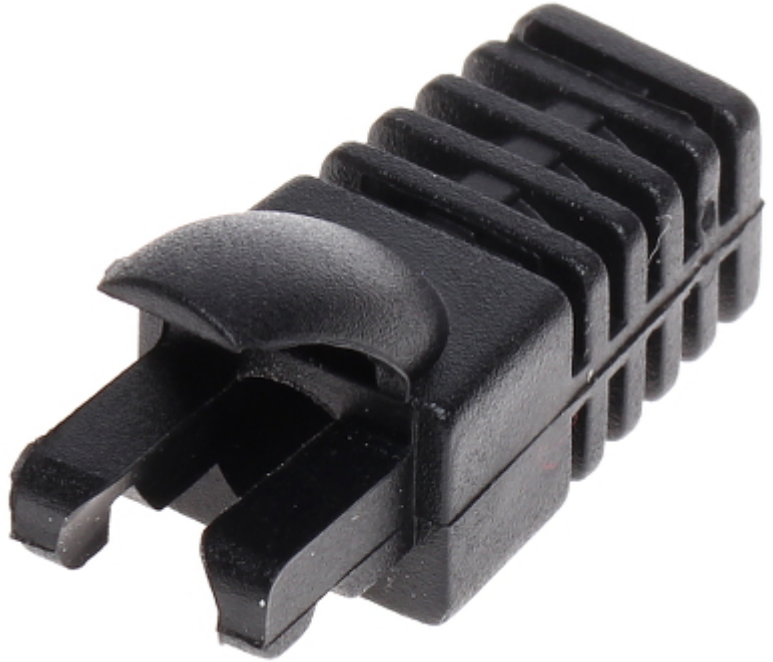

Code: RJ45/WP-C/INF

RJ-45 PLUG INTERNAL SHIELD **RJ45/WP-C/INF**

Net: **0.06 EUR** Gross: **0.06 EUR**

The shield should be mounted before crimping the RJ45 plug. After crimping the plug there is no possibility to remove the shield.

SPECIFICATION

Application:	RJ-45 modular plug internal shield
Material:	Rubber
Color:	Black
Weight:	0.001 kg
Dimensions:	27 x 12 x 15 mm
Guarantee:	2 years

PRESENTATION

DELTA-OPTI Monika Matysiak; <https://www.delta.poznan.pl>
POL; 60-713 Poznań; Graniczna 10
e-mail: delta-opti@delta.poznan.pl; tel: +(48) 61 864 69 60