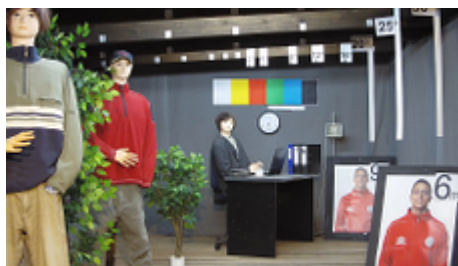

Mounting side view:

In the kit:

Example captures of device interface:

OUR TESTS

Camera image at artificial illumination (about 30Lux):

Camera image at night conditions with internal built-in IR illuminator on: