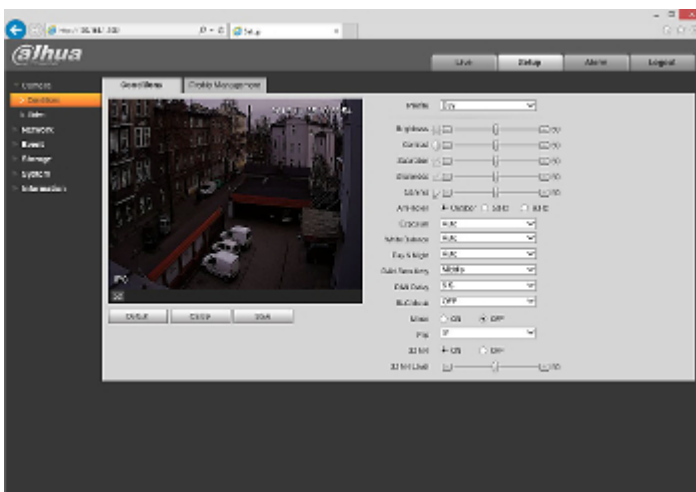

OUR TESTS

Camera image at artificial illumination (about 30Lux):